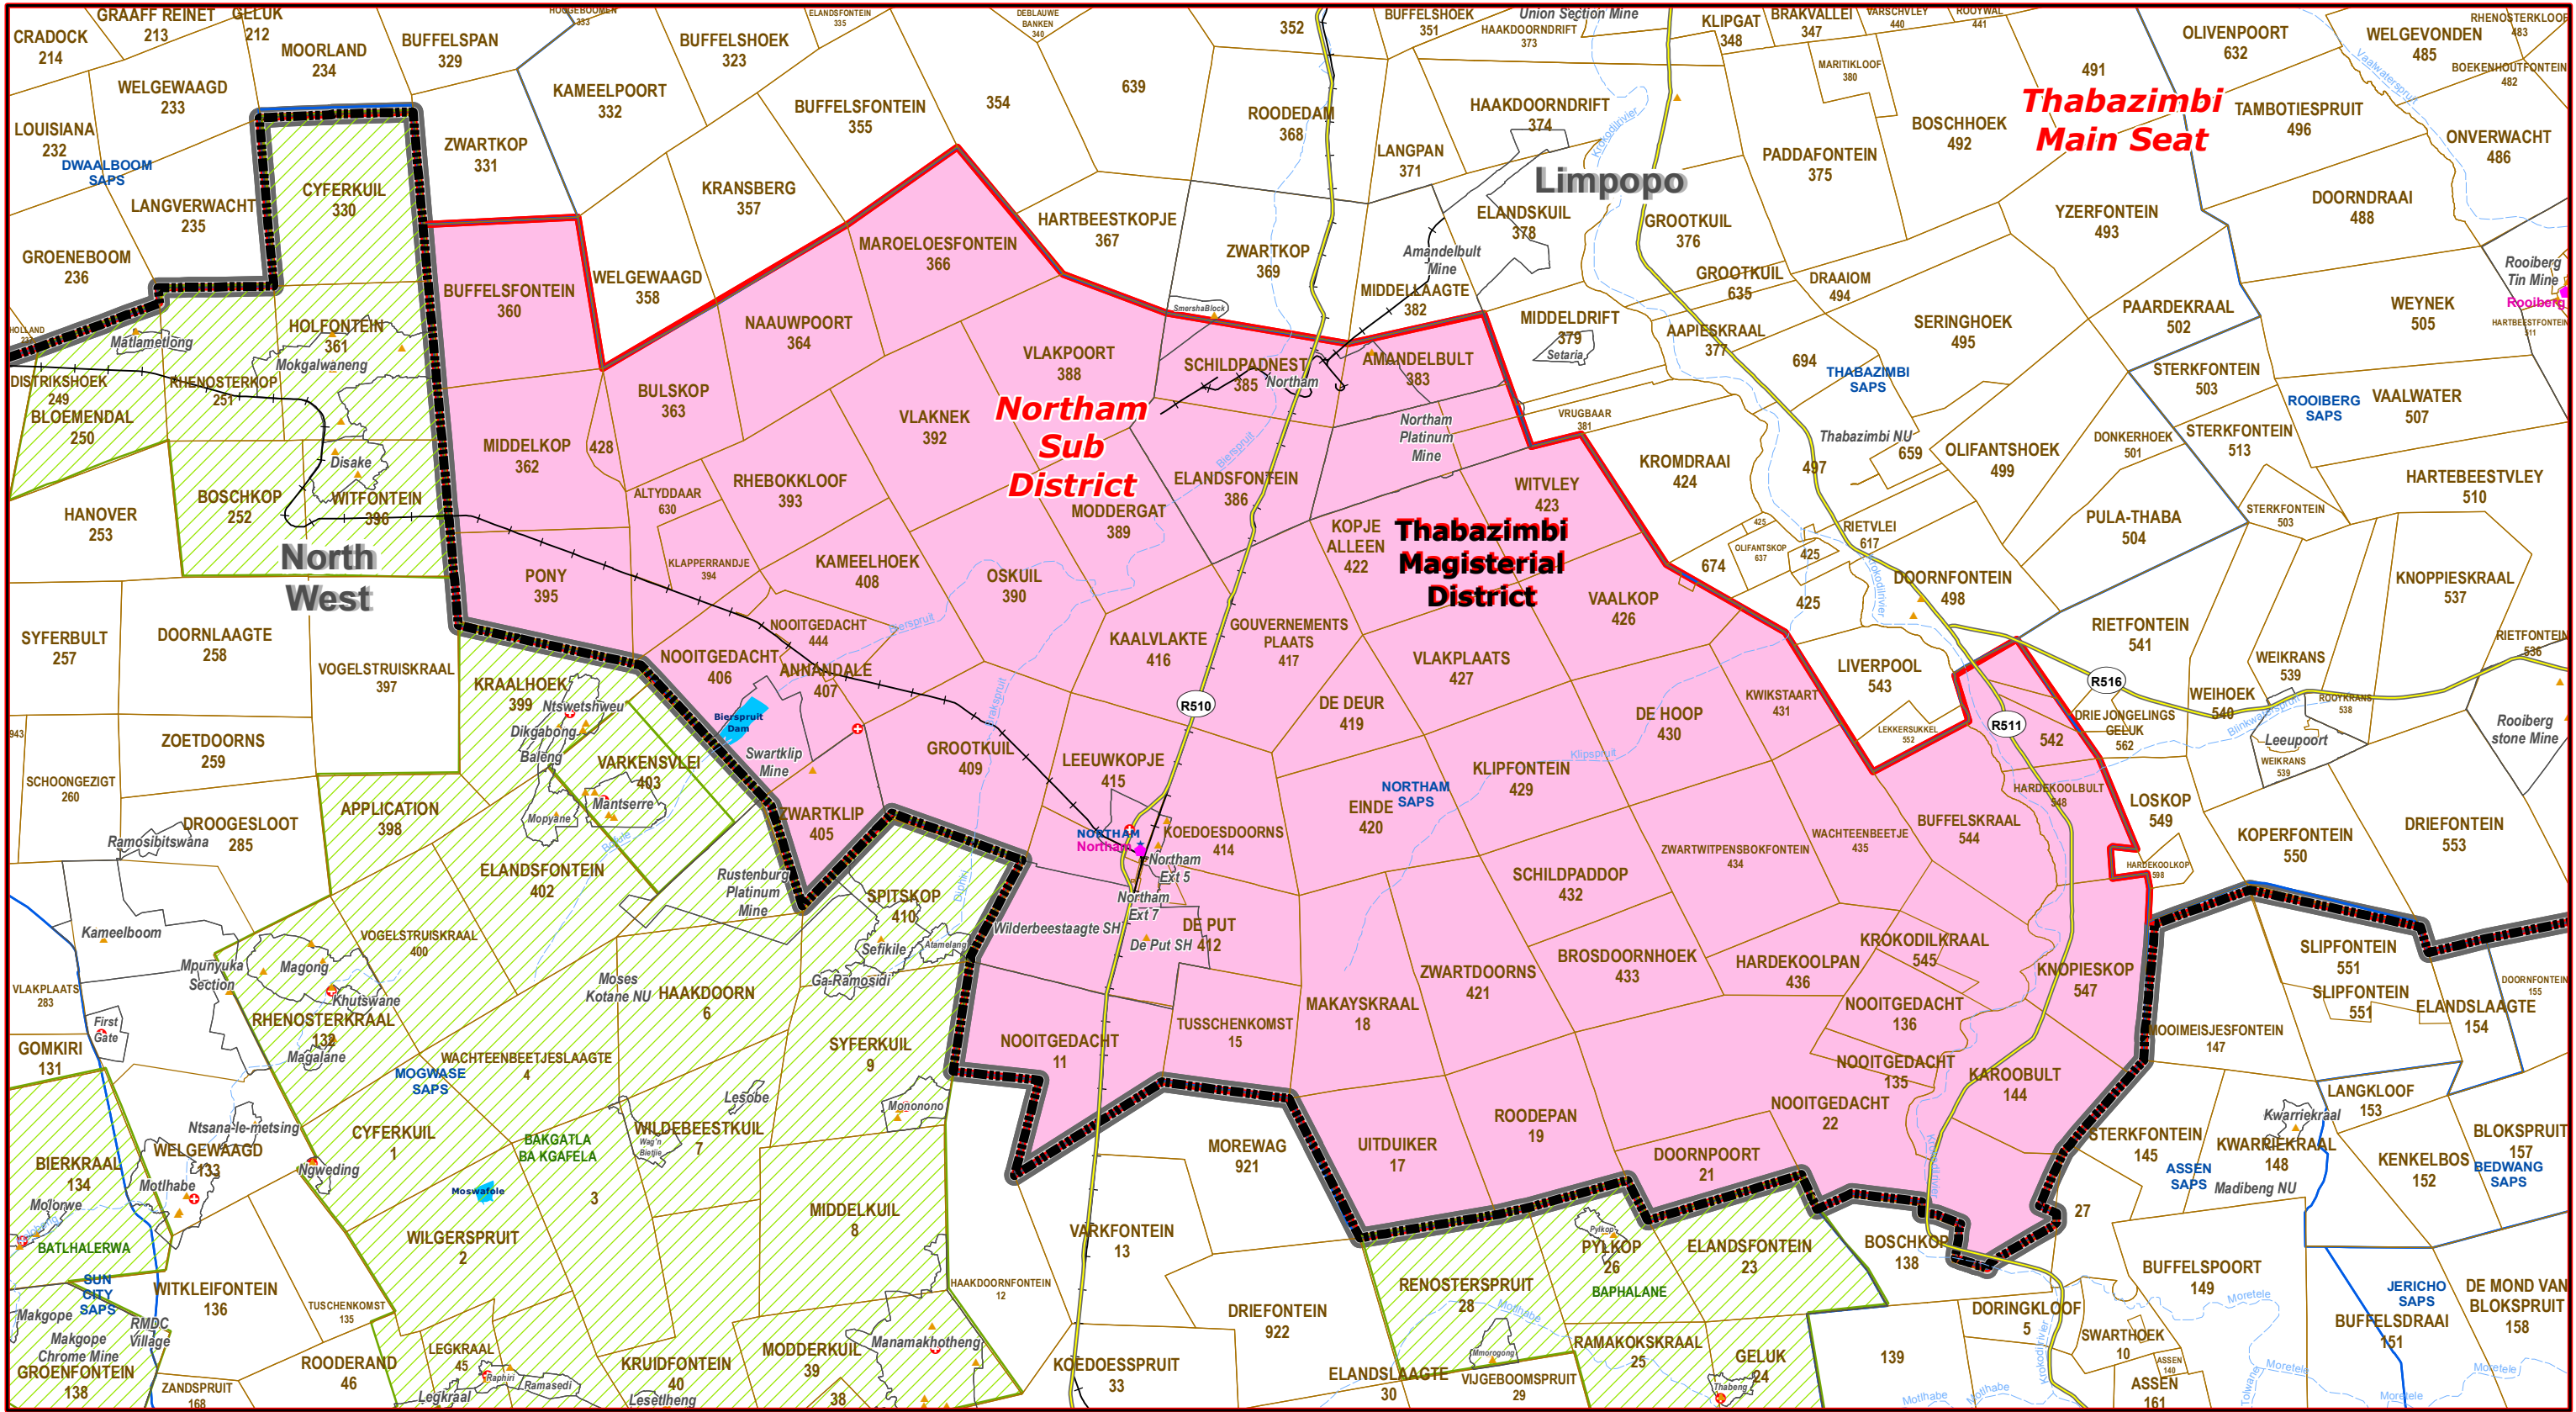

Northam Sub District of Thabazimbi Magisterial District

- Legend**
- Main Town
 - Main Courts
 - Place of Sitting
 - ★ Police Stations & Facilities
 - ★ Schools
 - Health Facilities
 - ~ Rivers
 - ~ National Roads
 - ~ Main Roads
 - ~ Railways
 - Provinces
 - Proposed Magisterial District
 - Proposed Seat / Sub District
 - Traditional Councils
 - Dams

Proposed Main Seat / Sub District within the Proposed Magisterial District

DATA SUPPLIED BY:

- Statistics South Africa
- Department of Water Affairs & Forestry
- Department of Provincial & Local Government
- Department of Health
- Department of Safety & Security
- Department of Education
- Department of Transport