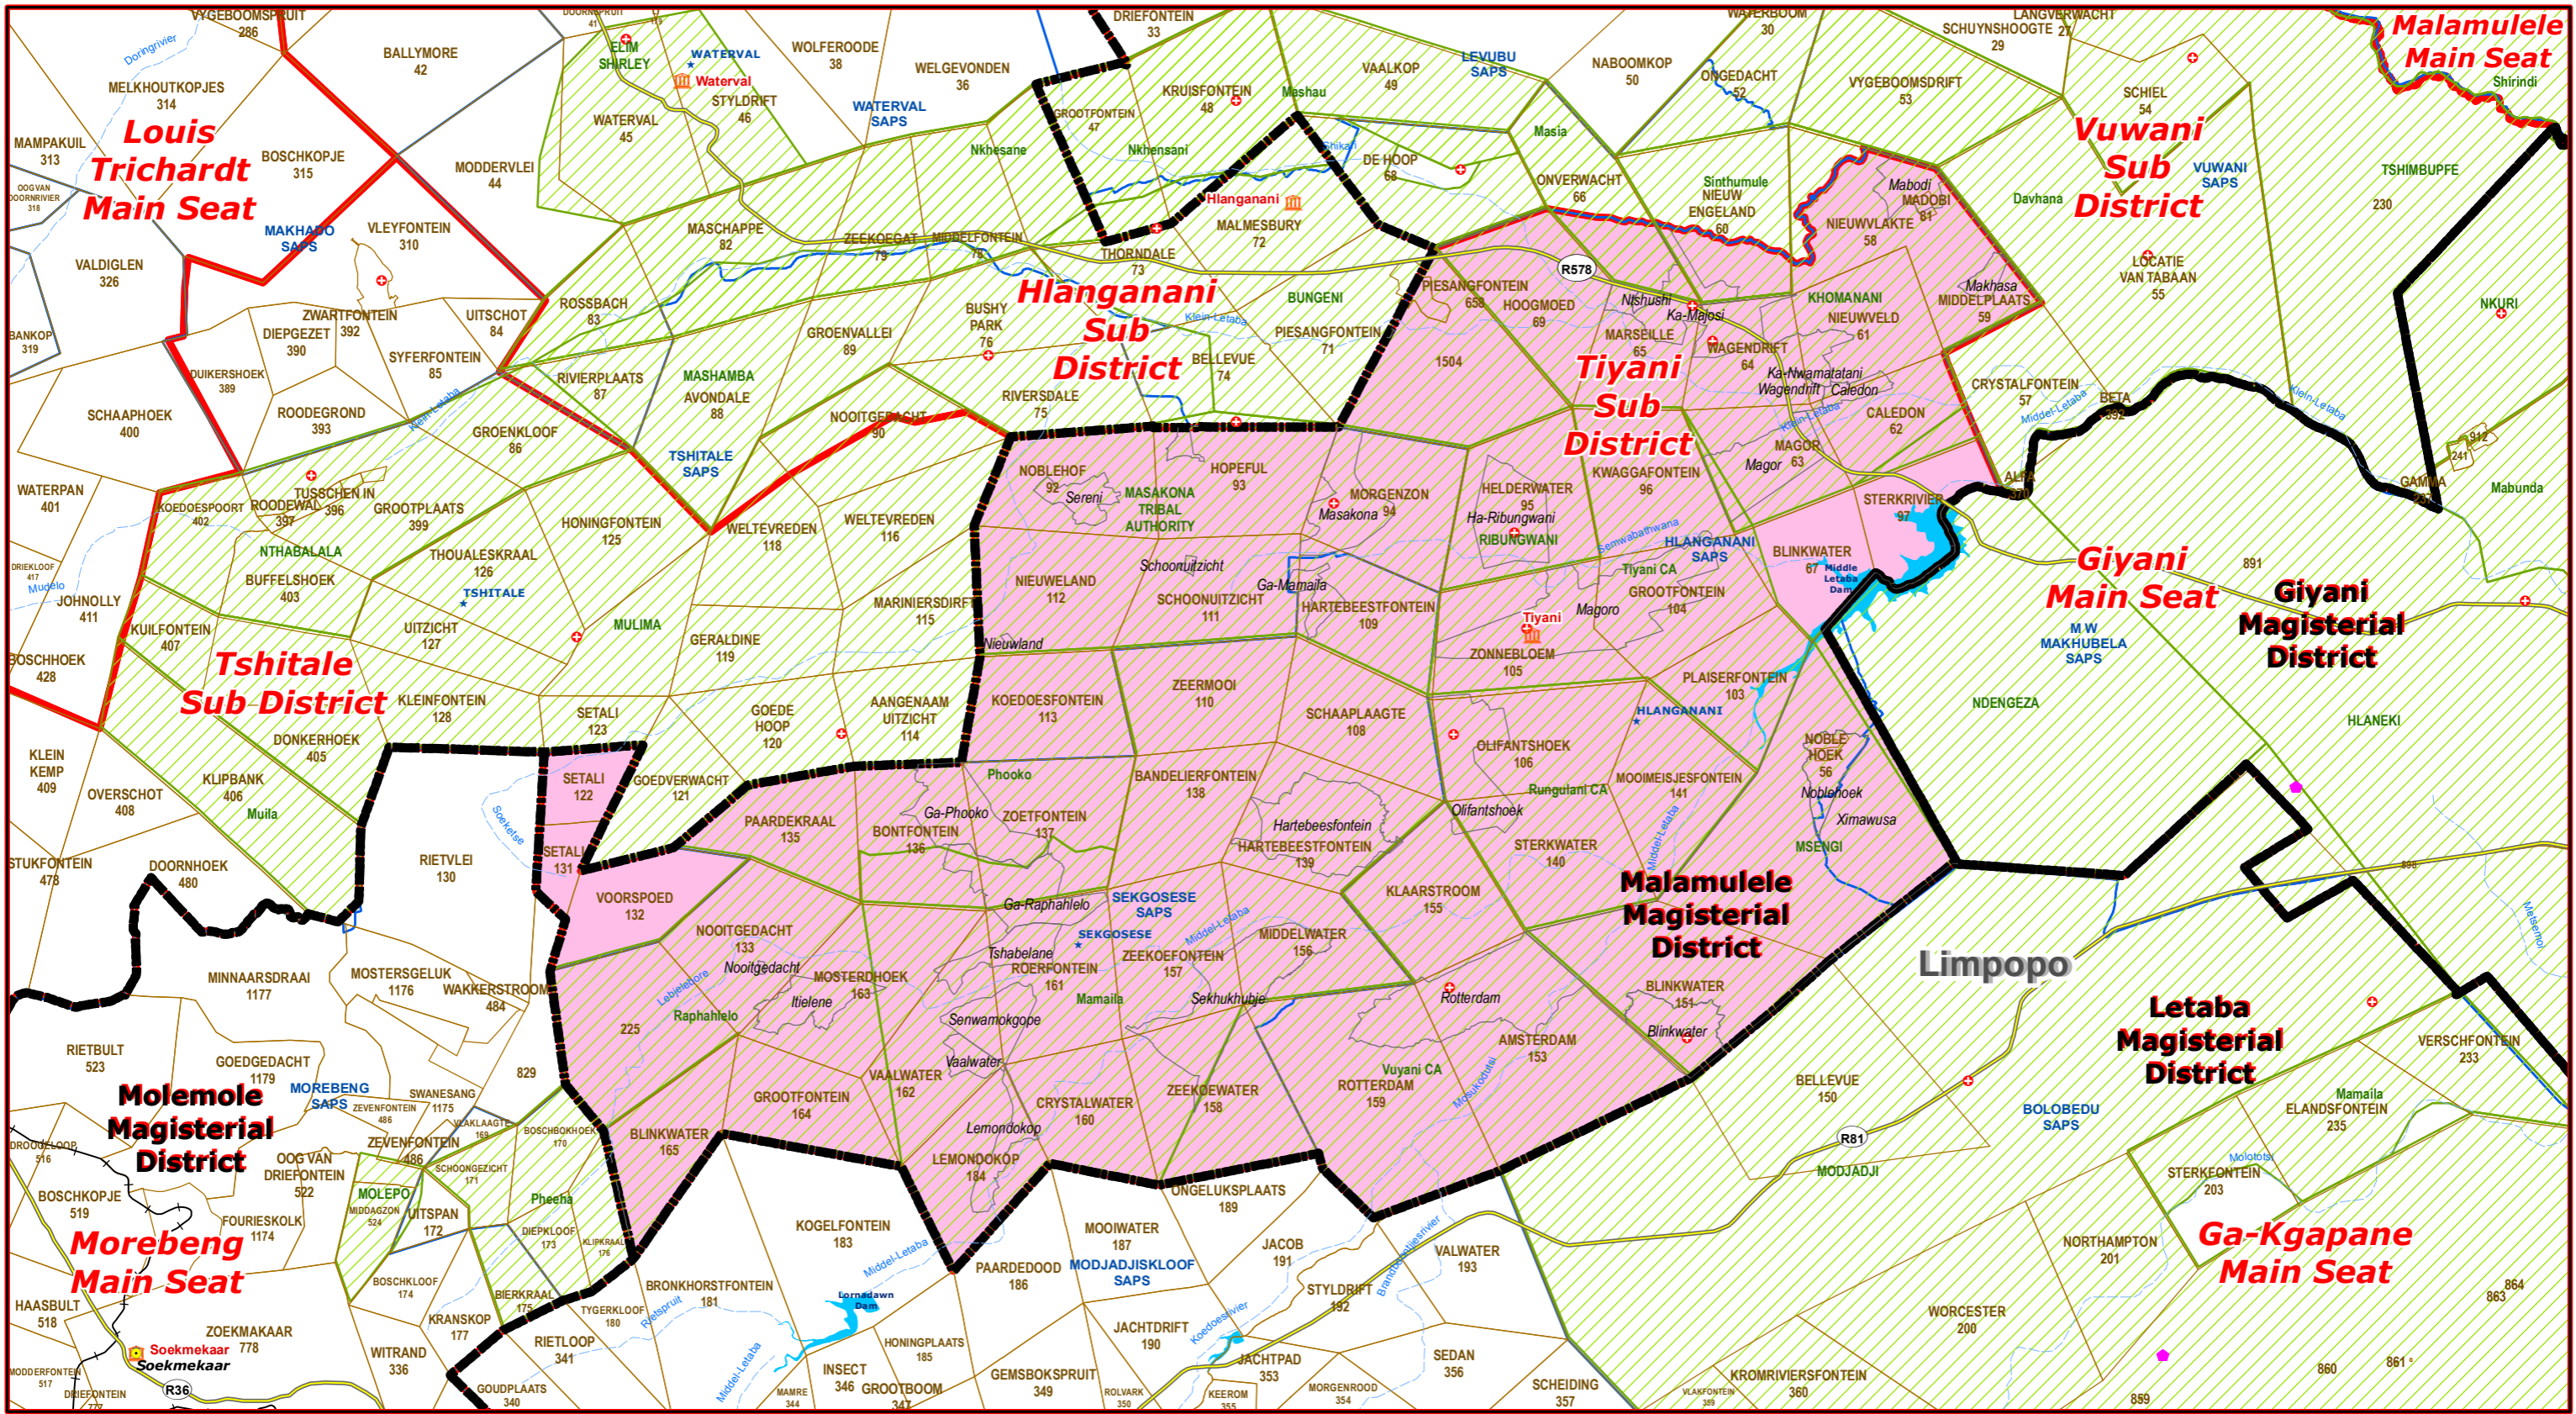

Tiyani Sub District of Malamulele Magisterial District

- Legend**
- Main Town
 - Main Courts
 - Place of Sitting
 - Police Stations & Facilities
 - Schools
 - Health Facilities
 - Rivers
 - National Roads
 - Main Roads
 - Railways
 - Provinces
 - Proposed Magisterial District
 - Proposed Seat / Sub District
 - Traditional Councils
 - Dams

Proposed Main Seat / Sub District within the Proposed Magisterial District

DATA SUPPLIED BY:
 Statistics South Africa
 Department of Water Affairs & Forestry
 Department of Provincial & Local Government
 Department of Health
 Department of Safety & Security
 Department of Education
 Department of Transport