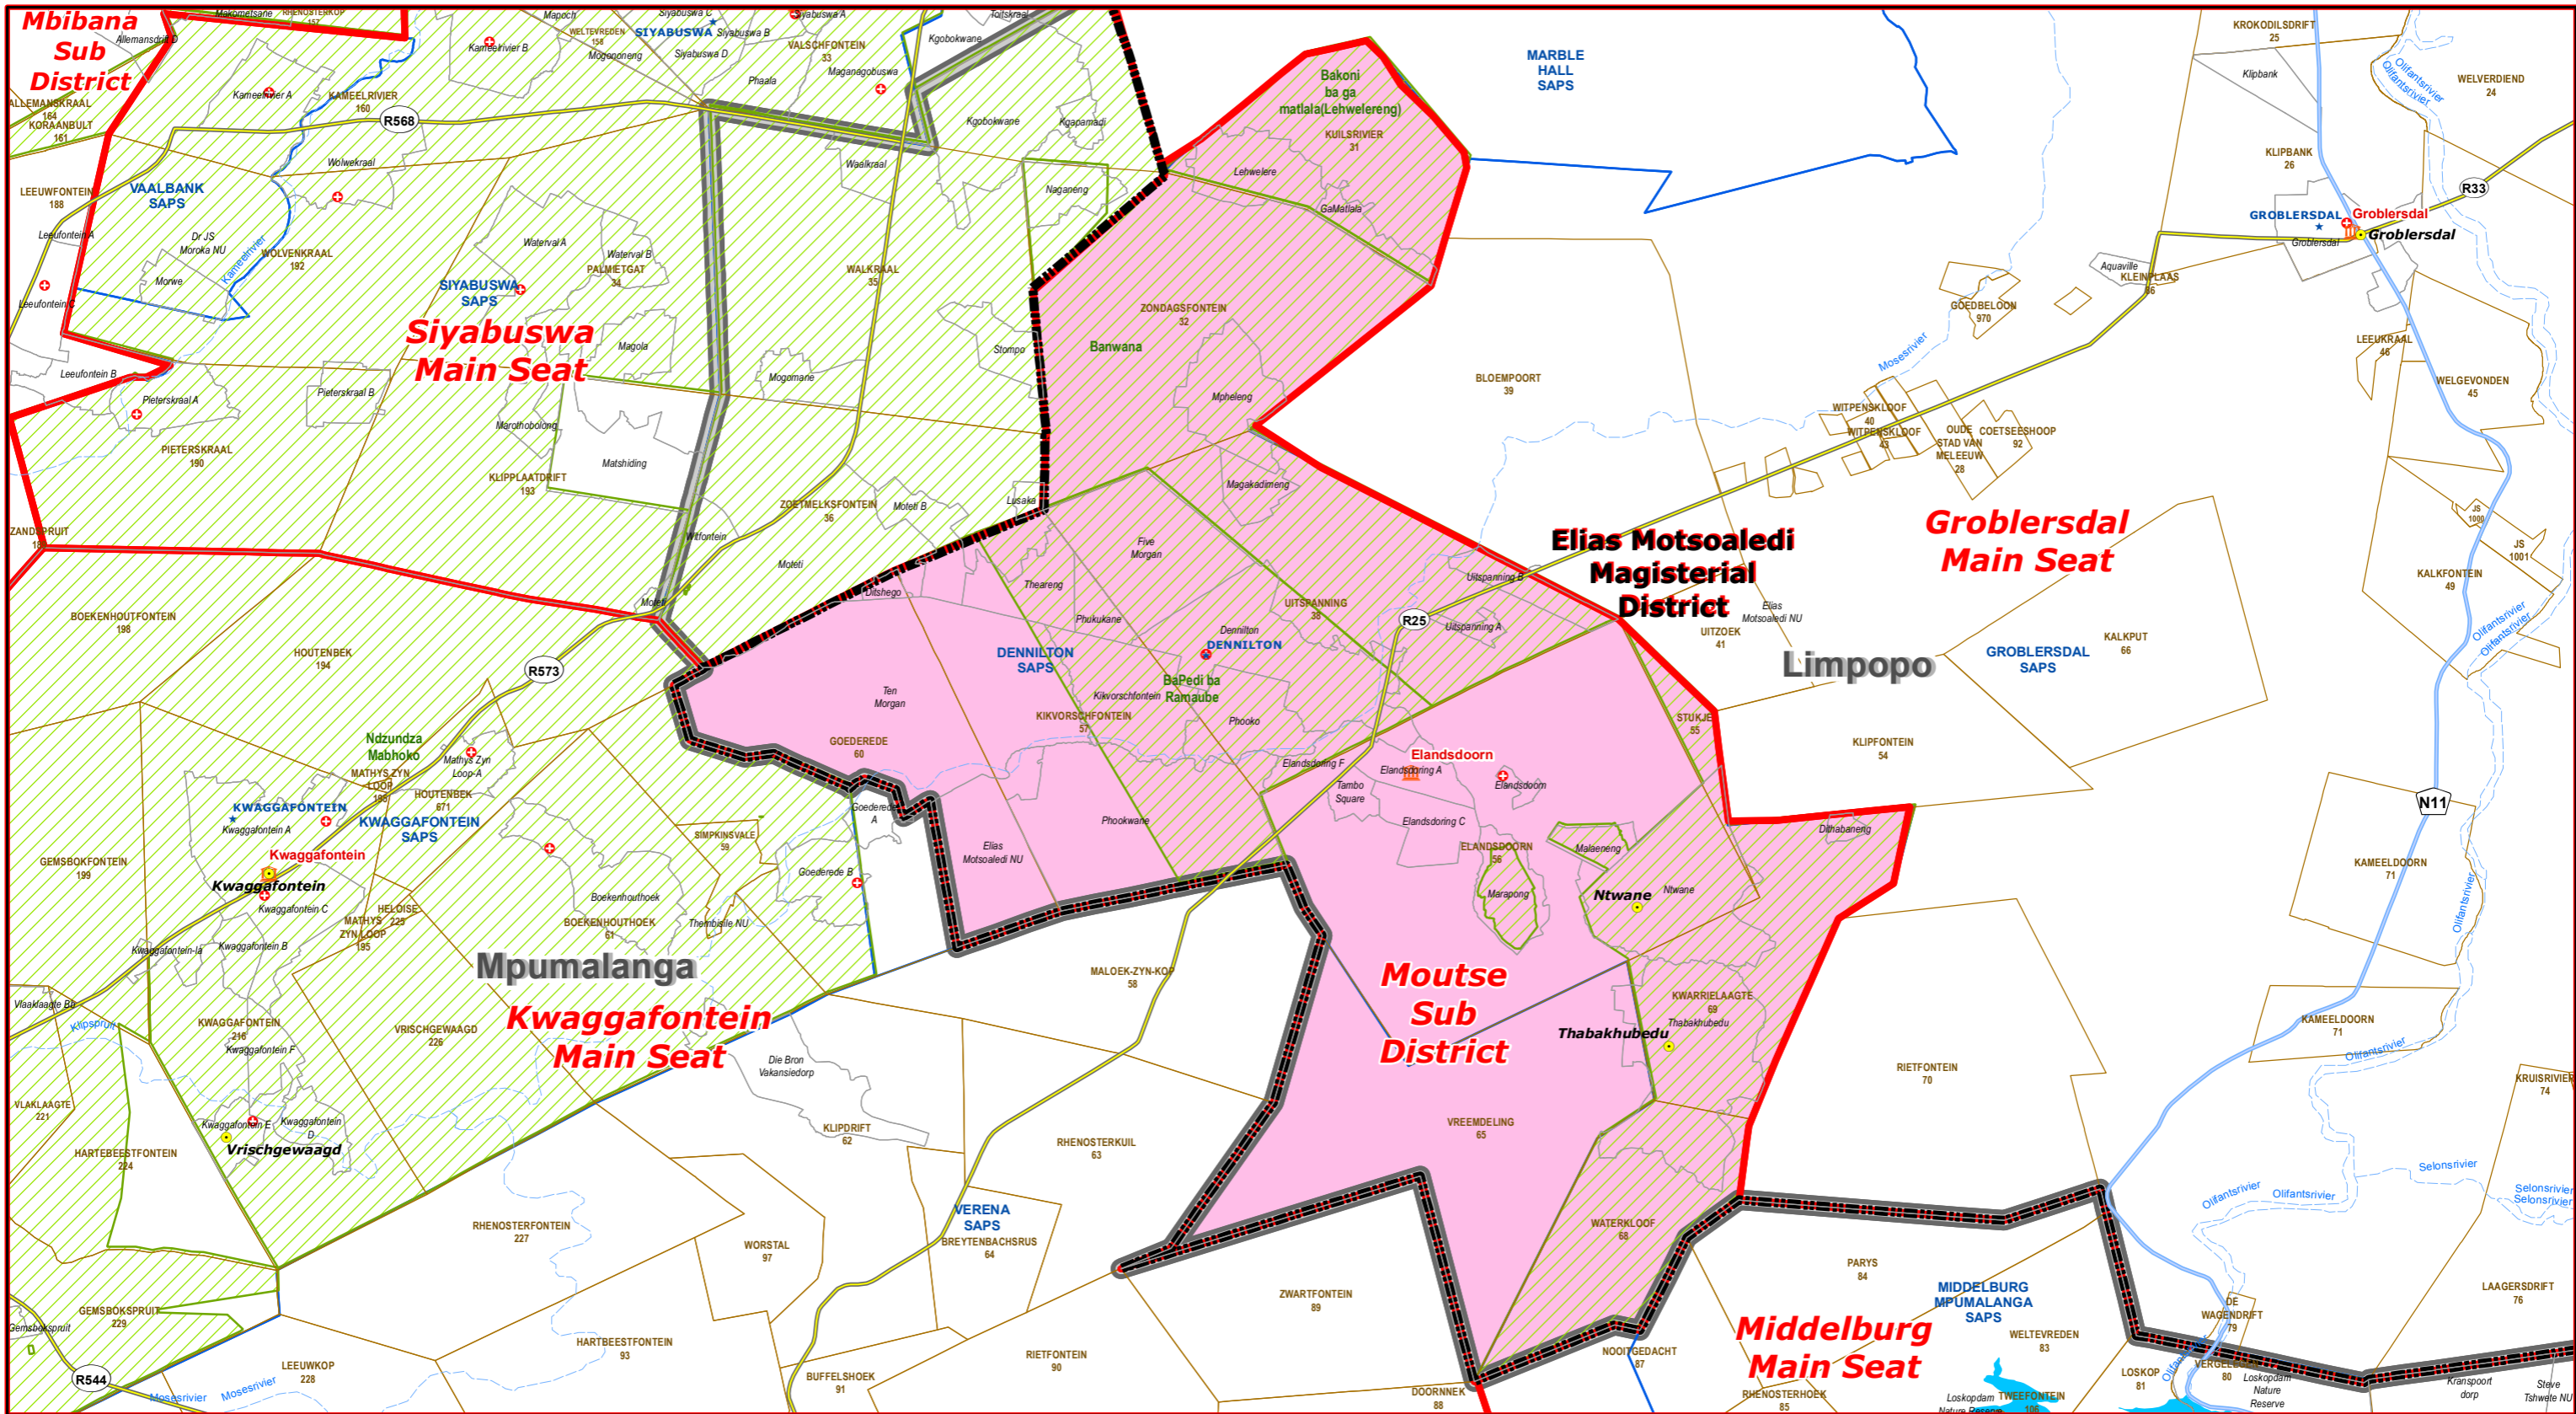

Moutse Sub District of Elias Motsoaledi Magisterial District

Legend

- Main Town
- ★ Main Courts
- ★ Place of Sitting
- ★ Police Stations & Facilities
- ★ Schools
- ★ Health Facilities
- Rivers
- National Roads
- Main Roads
- Railways
- Provinces
- Proposed Magisterial District
- Proposed Seat / Sub District
- Traditional Councils
- Dams

Proposed Main Seat / Sub District within the Proposed Magisterial District

DATA SUPPLIED BY:
 Statistics South Africa
 Department of Water Affairs & Forestry
 Department of Provincial & Local Government
 Department of Health
 Department of Safety & Security
 Department of Education
 Department of Transport