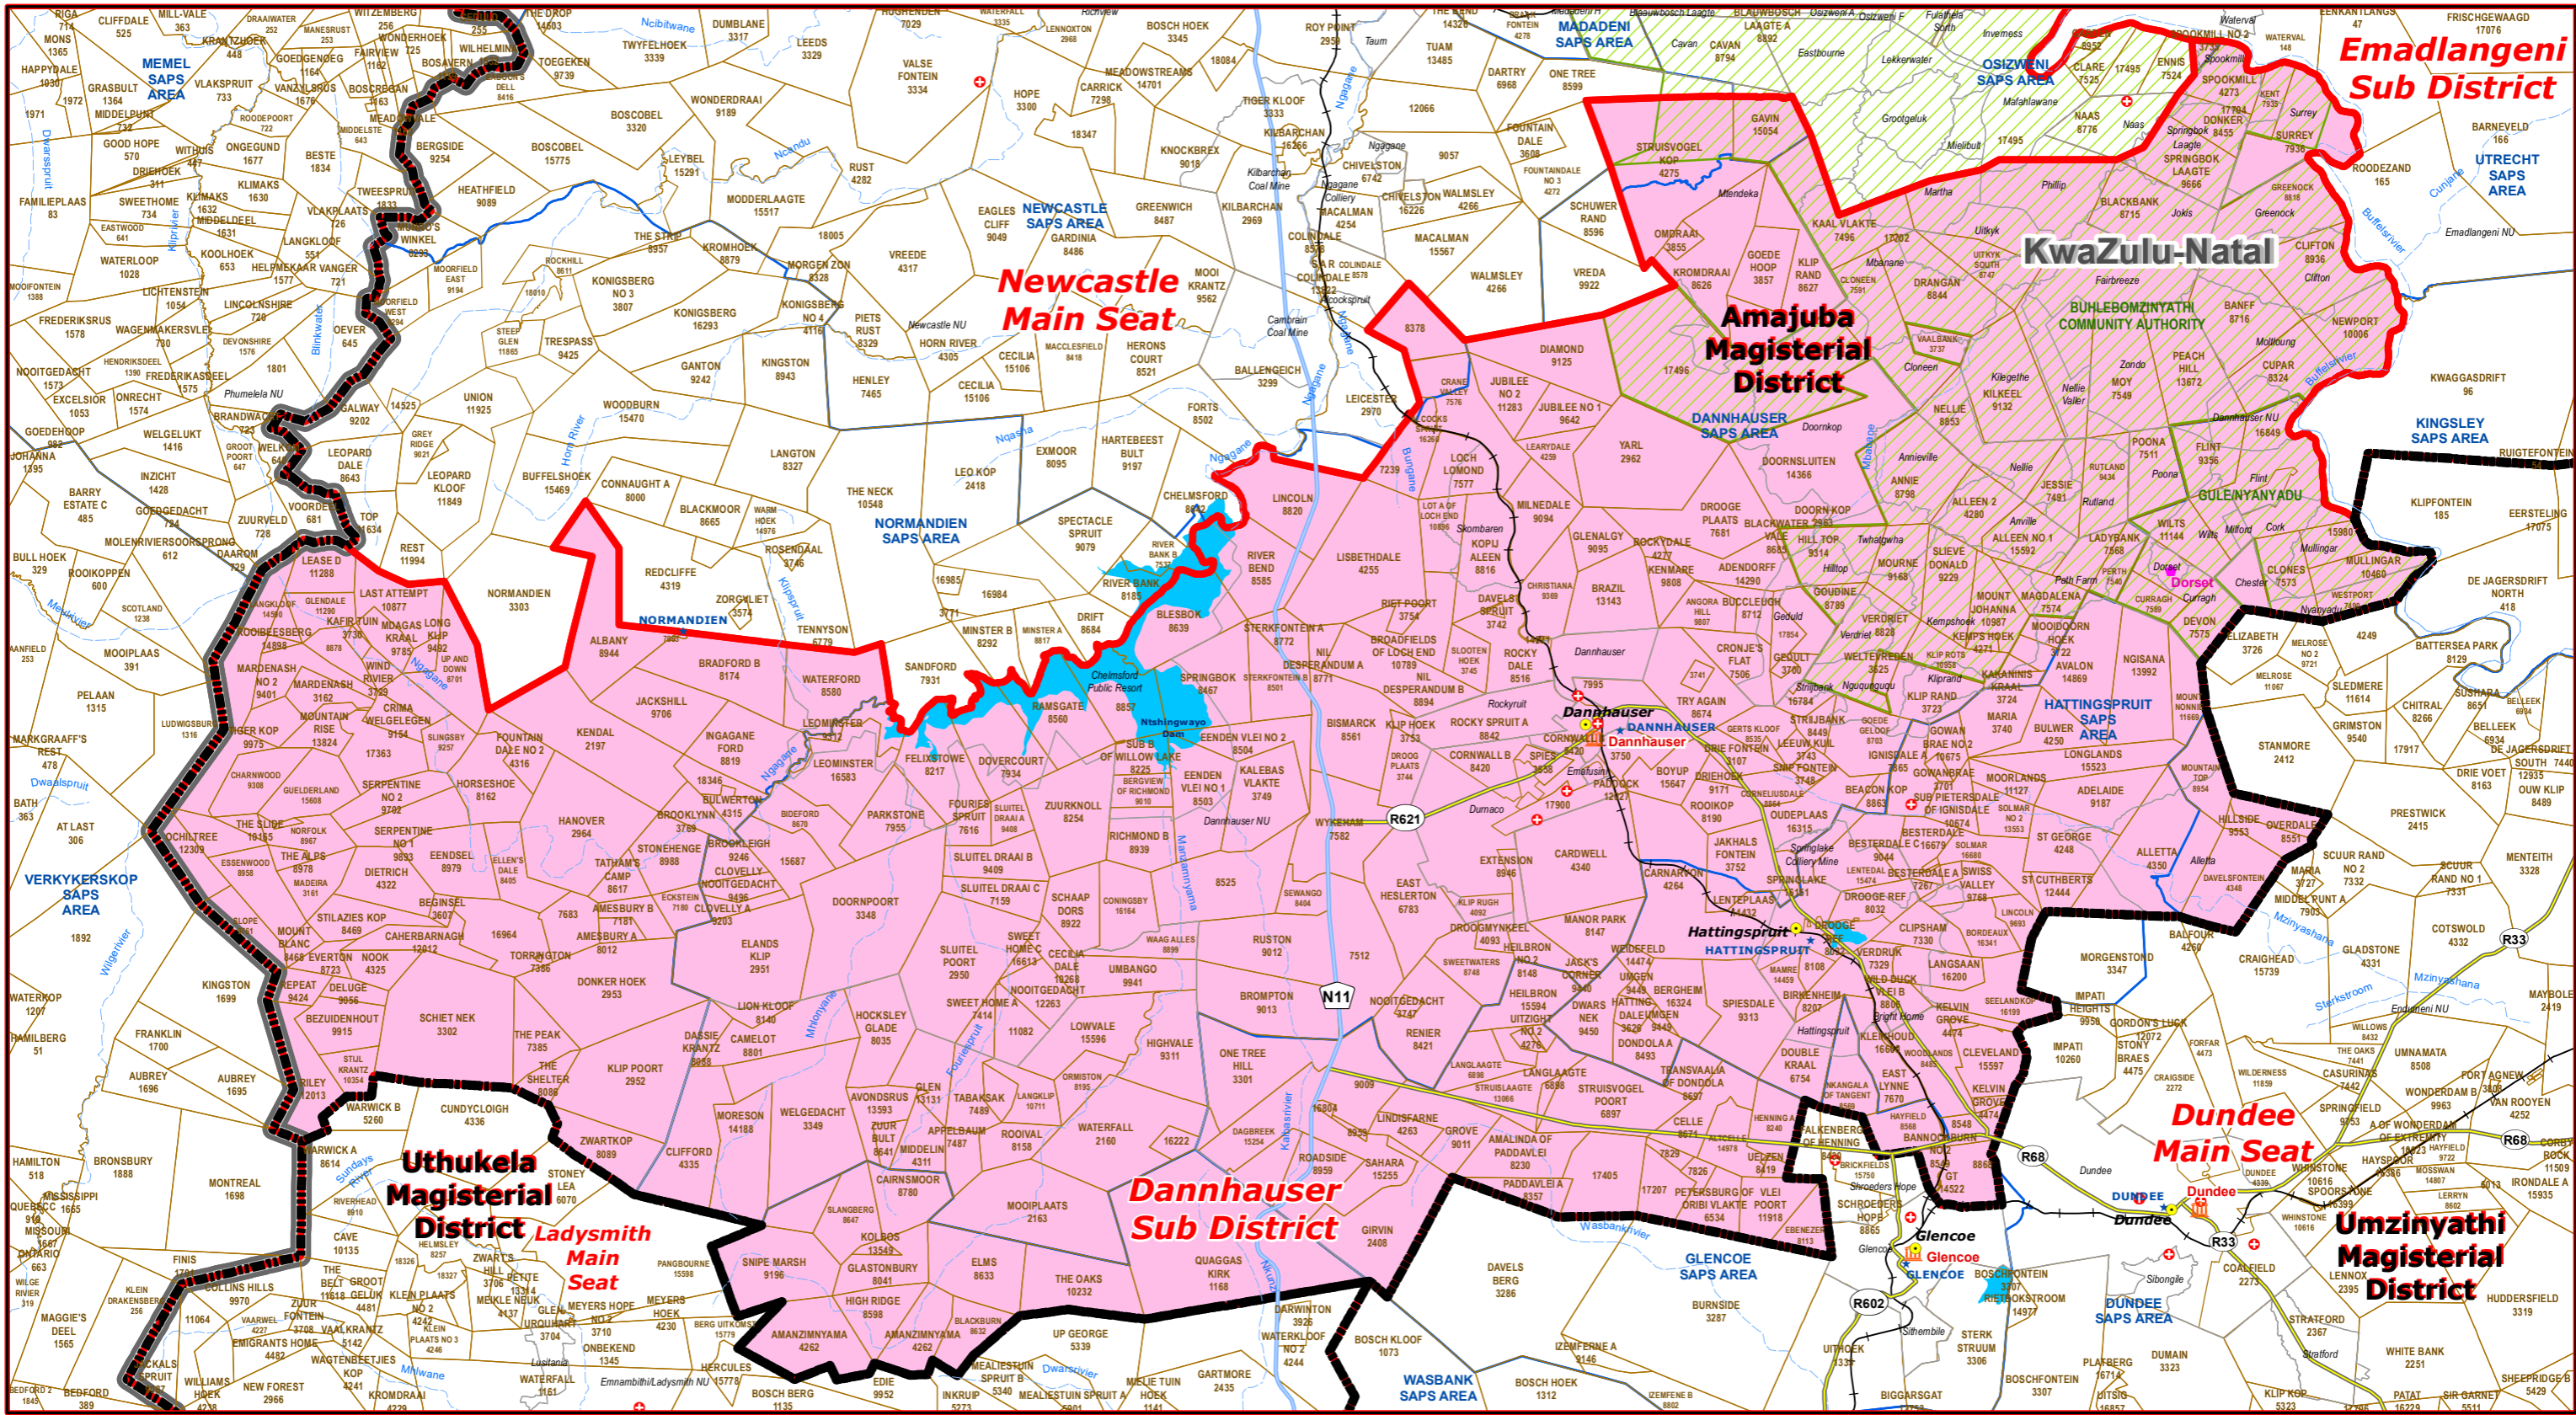

Dannhauser Sub District of Amajuba Magisterial District

- Legend**
- Main Town
 - Rivers
 - National Roads
 - Main Roads
 - ★ Place of Sitting
 - ★ Police Stations & Facilities
 - ▲ Schools
 - Health Facilities
 - Provinces
 - Proposed Magisterial District
 - Proposed Seat / Sub District
 - Traditional Councils
 - Dams

Proposed Main Seat / Sub District within the Proposed Magisterial District

DATA SUPPLIED BY:

- Statistics South Africa
- Department of Water Affairs & Forestry
- Department of Provincial & Local Government
- Department of Health
- Department of Safety & Security
- Department of Education
- Department of Transport

**September
2017**