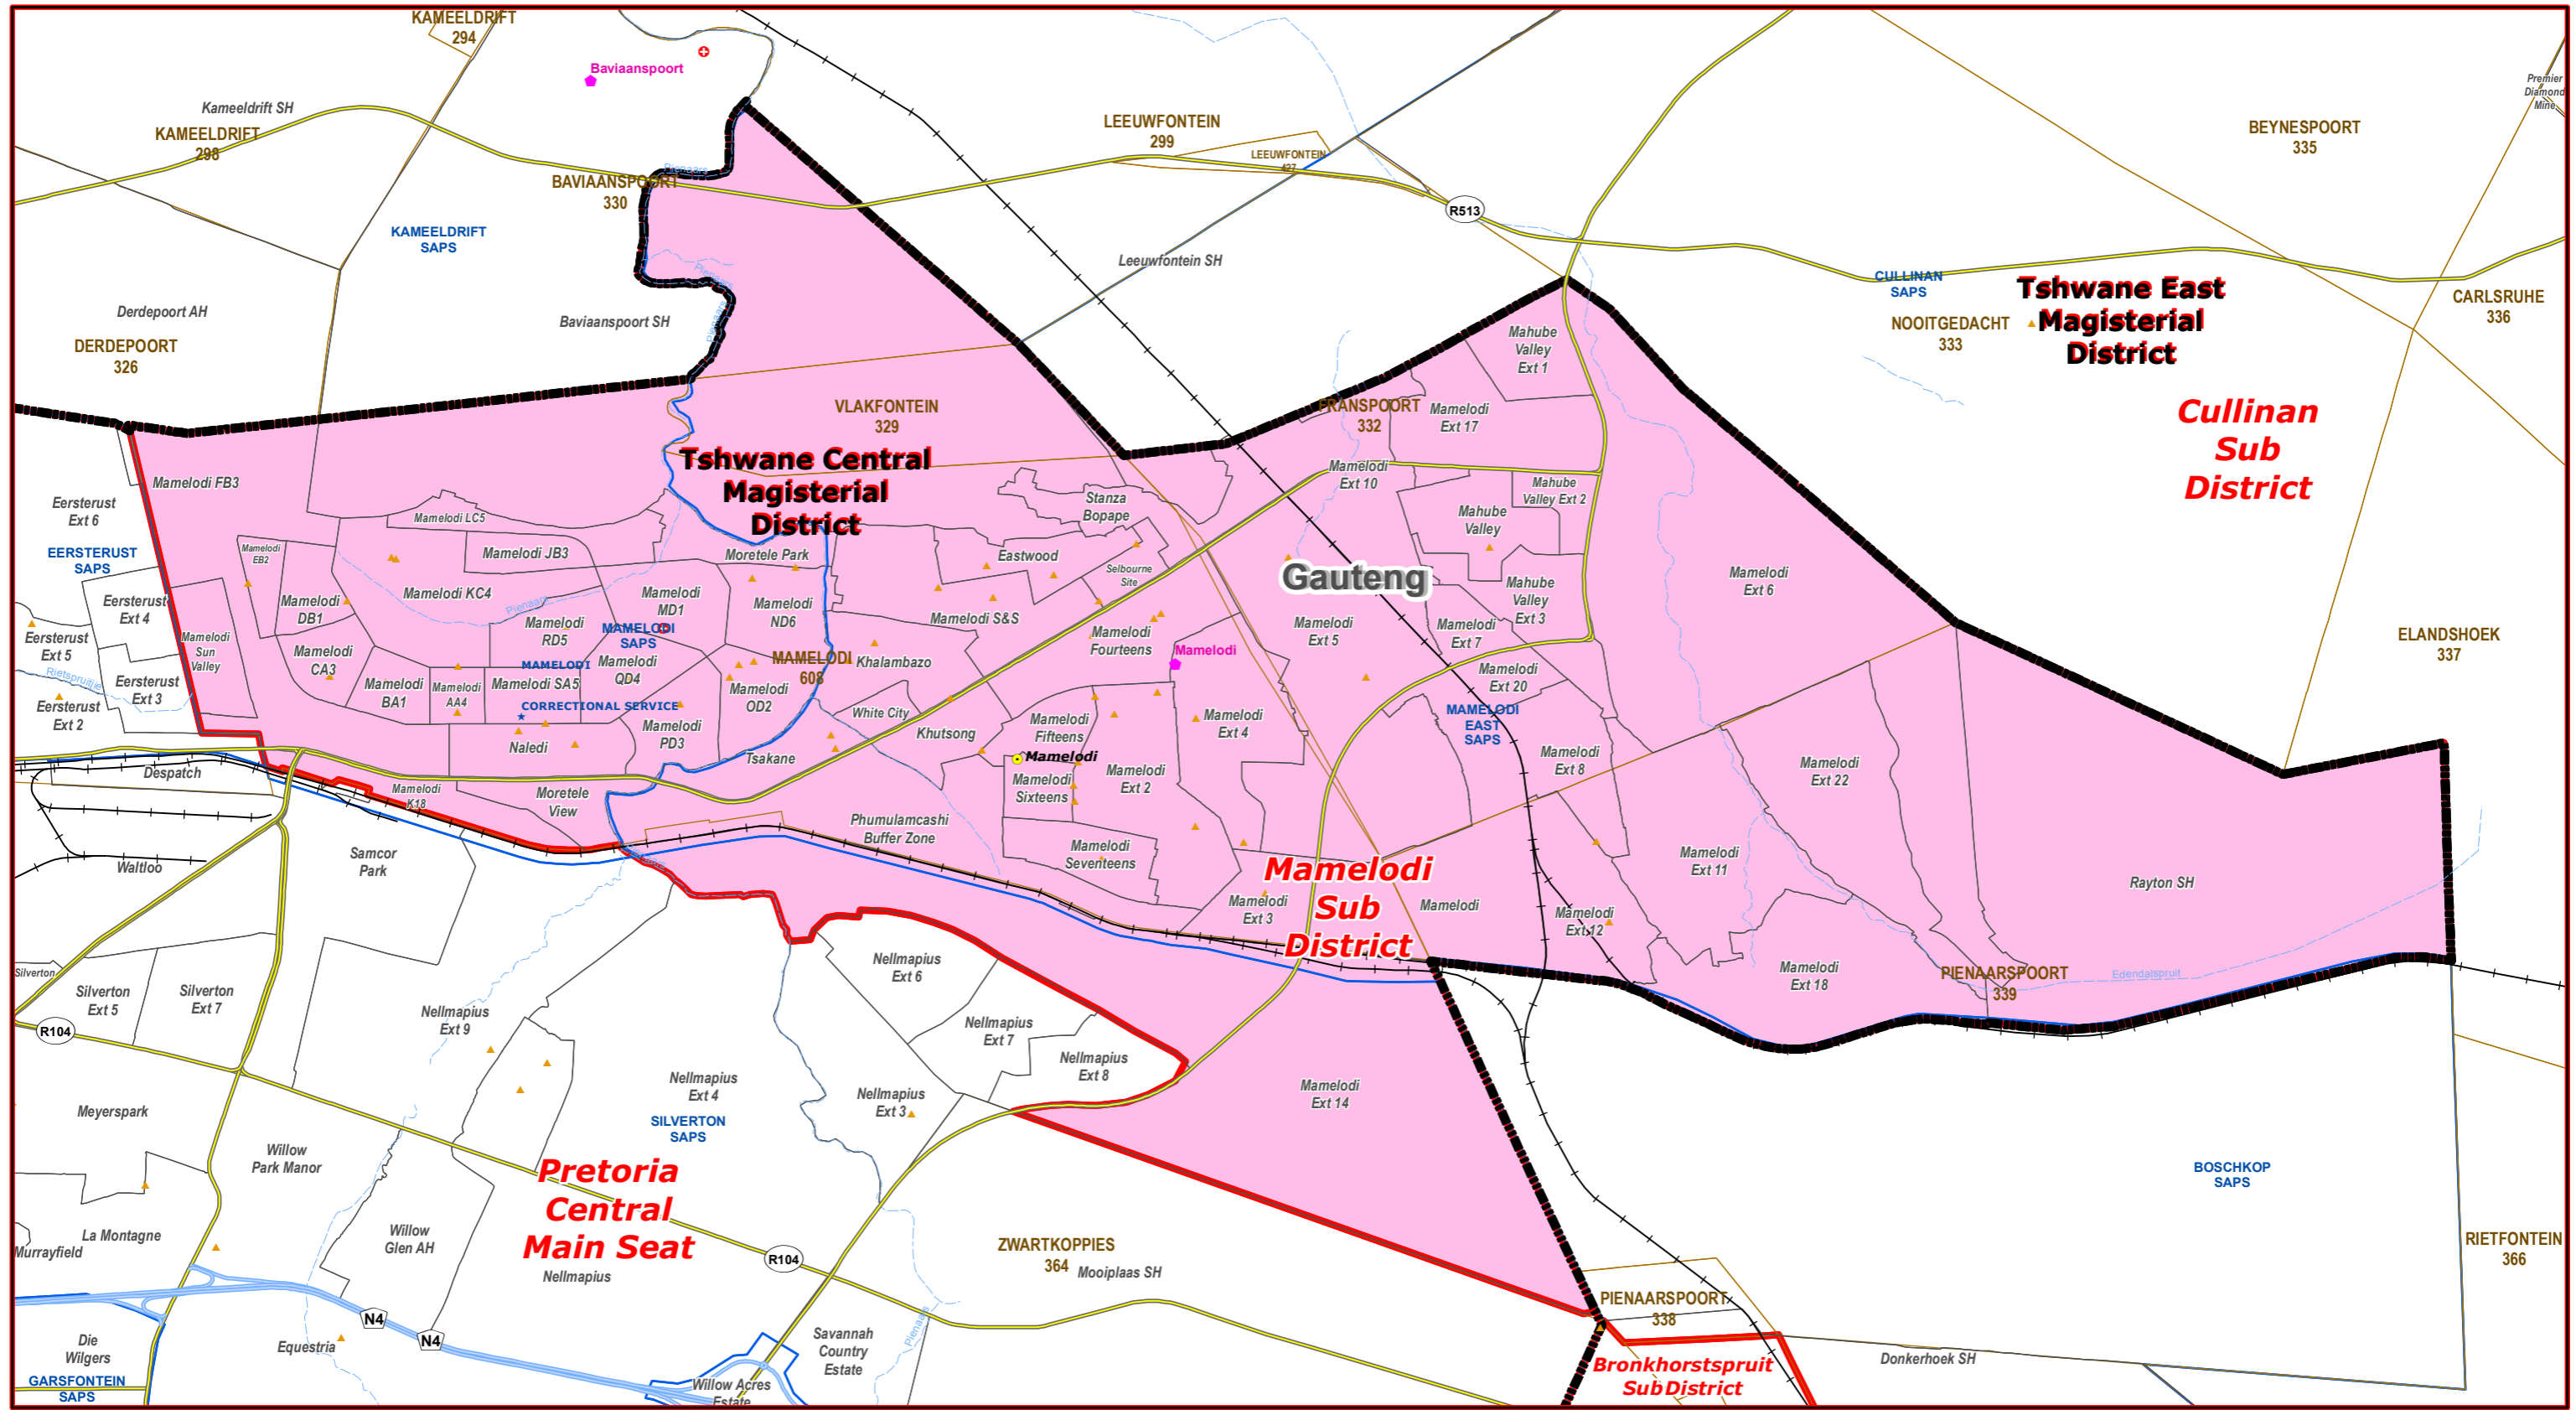

# Mamelodi Sub District of Tshwane Central Magisterial District

- Legend**
- Main Town
  - Main Courts
  - Place of Sitting
  - ★ Police Stations & Facilities
  - ▲ Schools
  - Health Facilities
  - Rivers
  - National Roads
  - Main Roads
  - Railways
  - Provinces
  - Proposed Magisterial District
  - Proposed Seat / Sub District
  - Traditional Councils
  - Dams

## Main Seat / Sub District within the Magisterial District

DATA SUPPLIED BY:  
 Statistics South Africa  
 Department of Water Affairs & Forestry  
 Department of Provincial & Local Government  
 Department of Health  
 Department of Safety & Security  
 Department of Education  
 Department of Transport