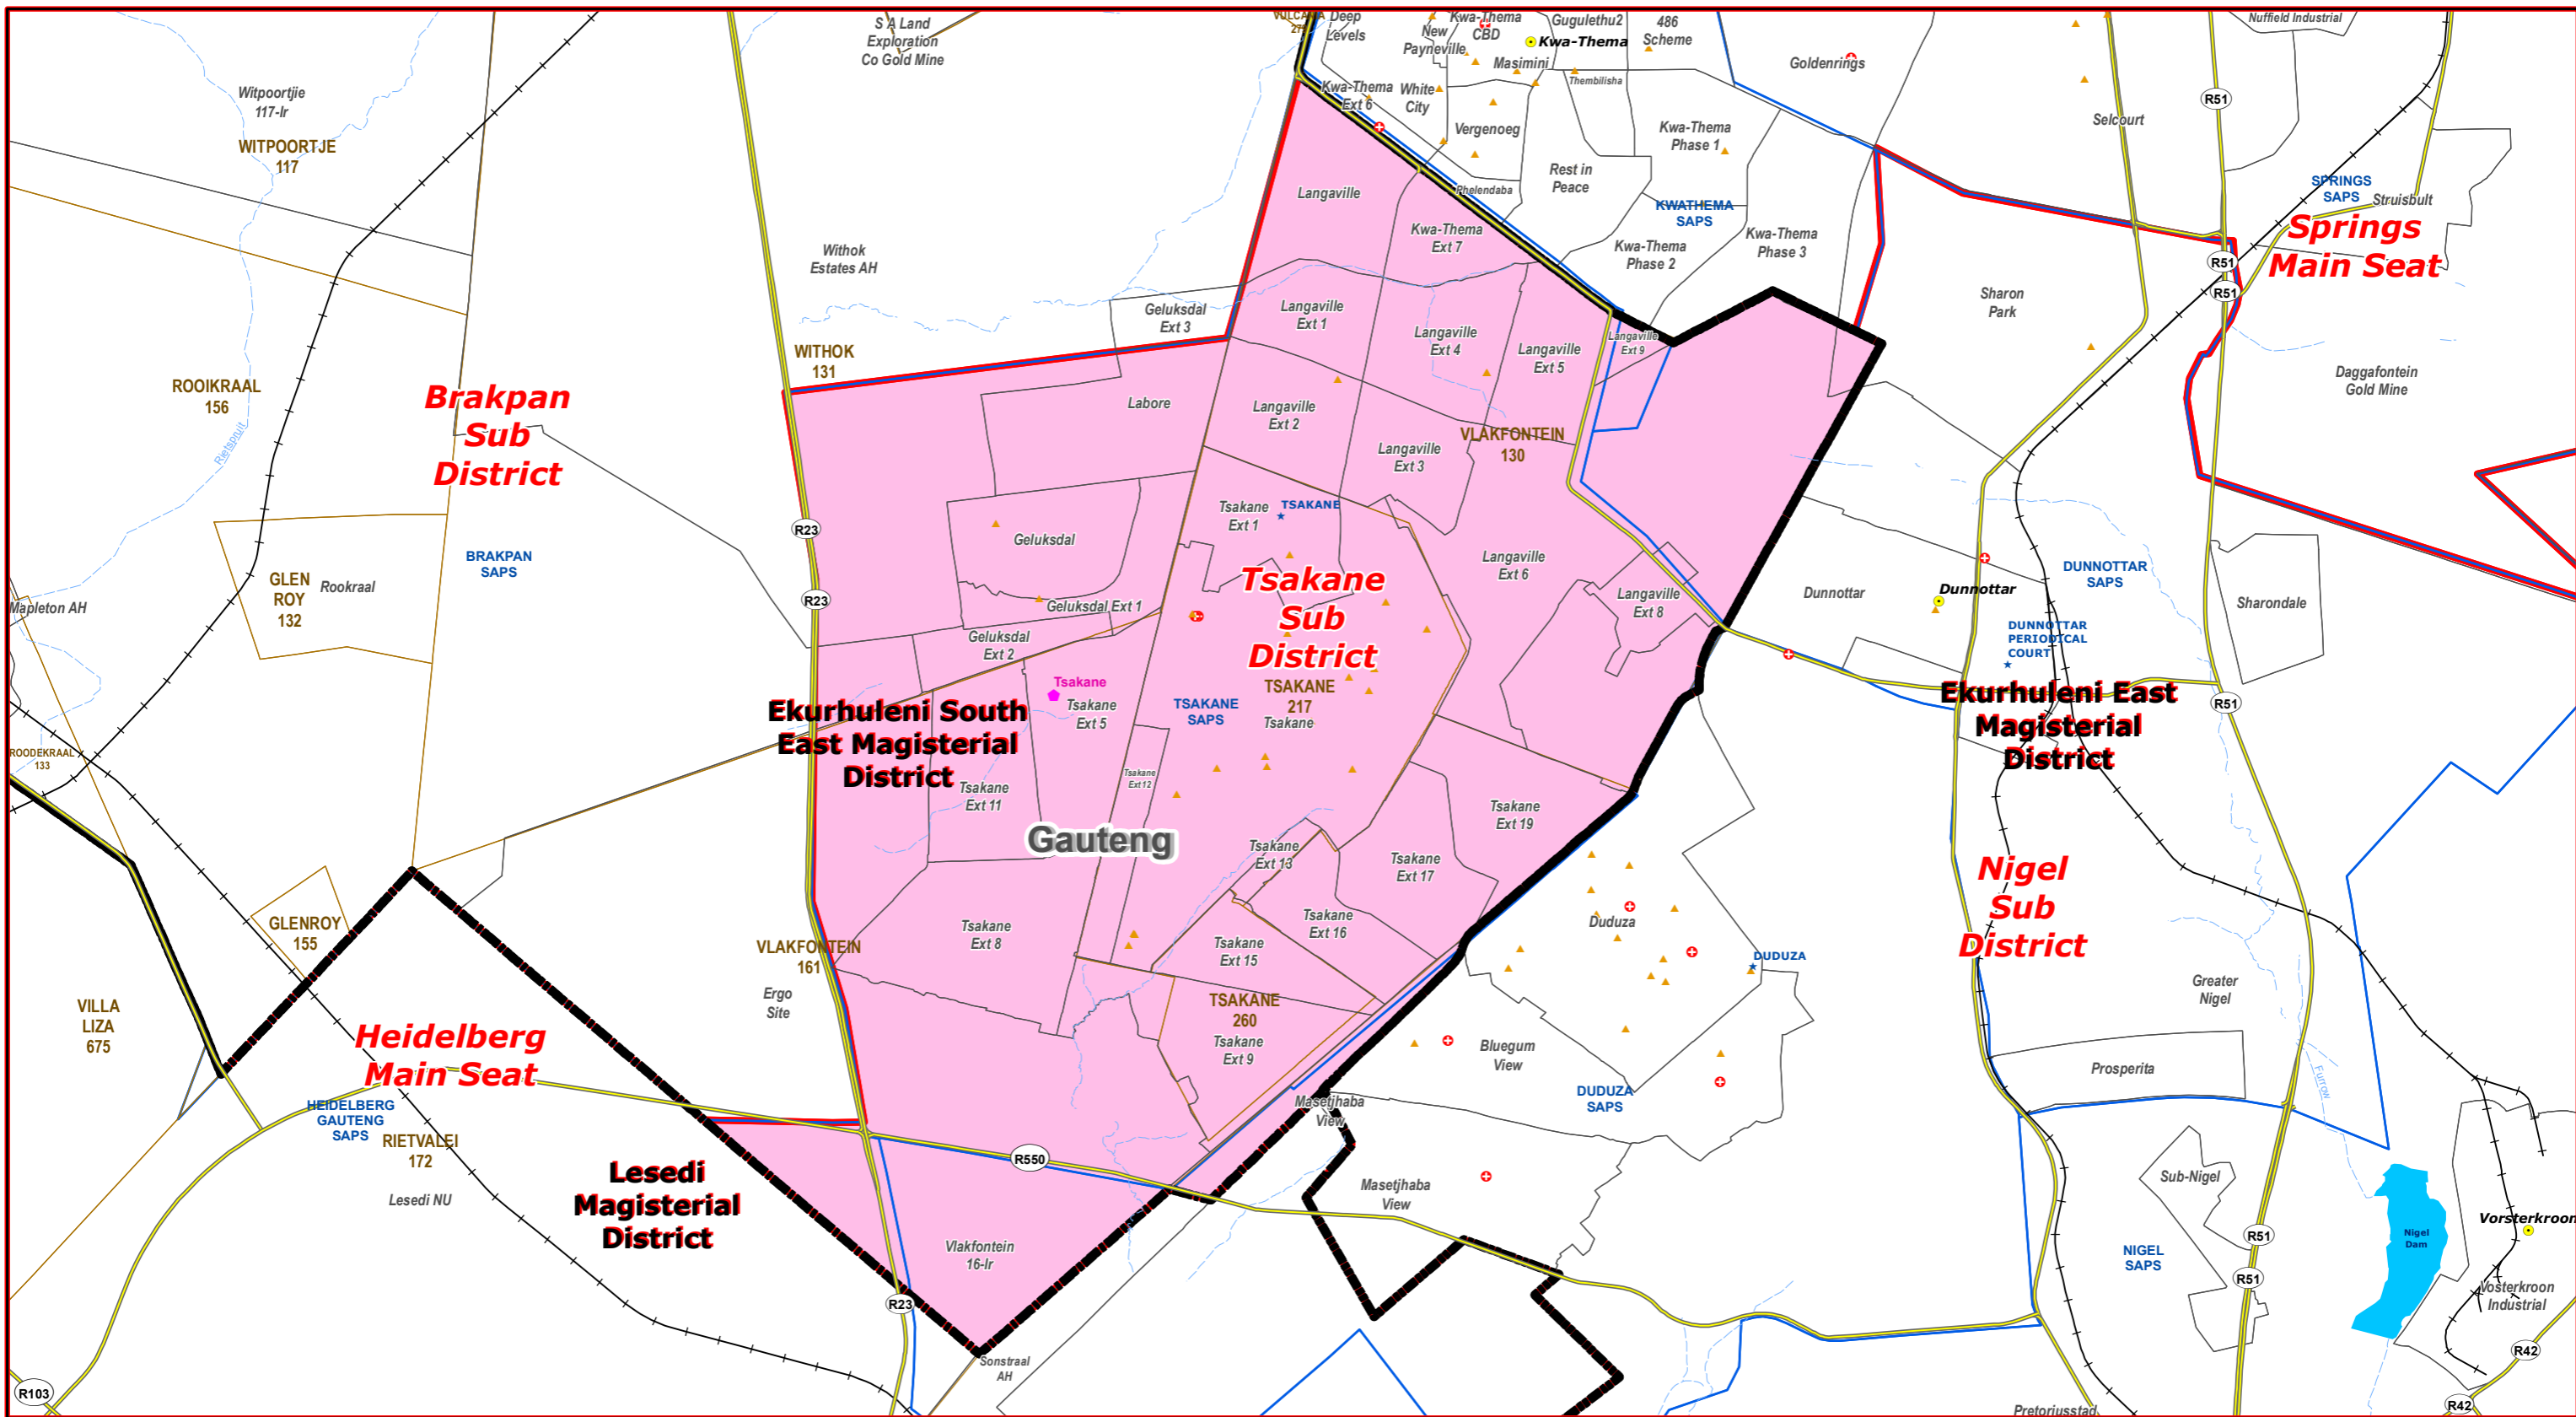

Tsakane Sub District of Ekurhuleni South East Magisterial District

Legend

- Main Town
- Ⓜ Main Courts
- ★ Place of Sitting
- ★ Police Stations & Facilities
- ▲ Schools
- ⊕ Health Facilities
- ~ Rivers
- National Roads
- Main Roads
- Railways
- Provinces
- Proposed Magisterial District
- Proposed Seat / Sub District
- Traditional Councils
- Dams

Main Seat / Sub District within the Magisterial District

DATA SUPPLIED BY:
 Statistics South Africa
 Department of Water Affairs & Forestry
 Department of Provincial & Local Government
 Department of Health
 Department of Safety & Security
 Department of Education
 Department of Transport