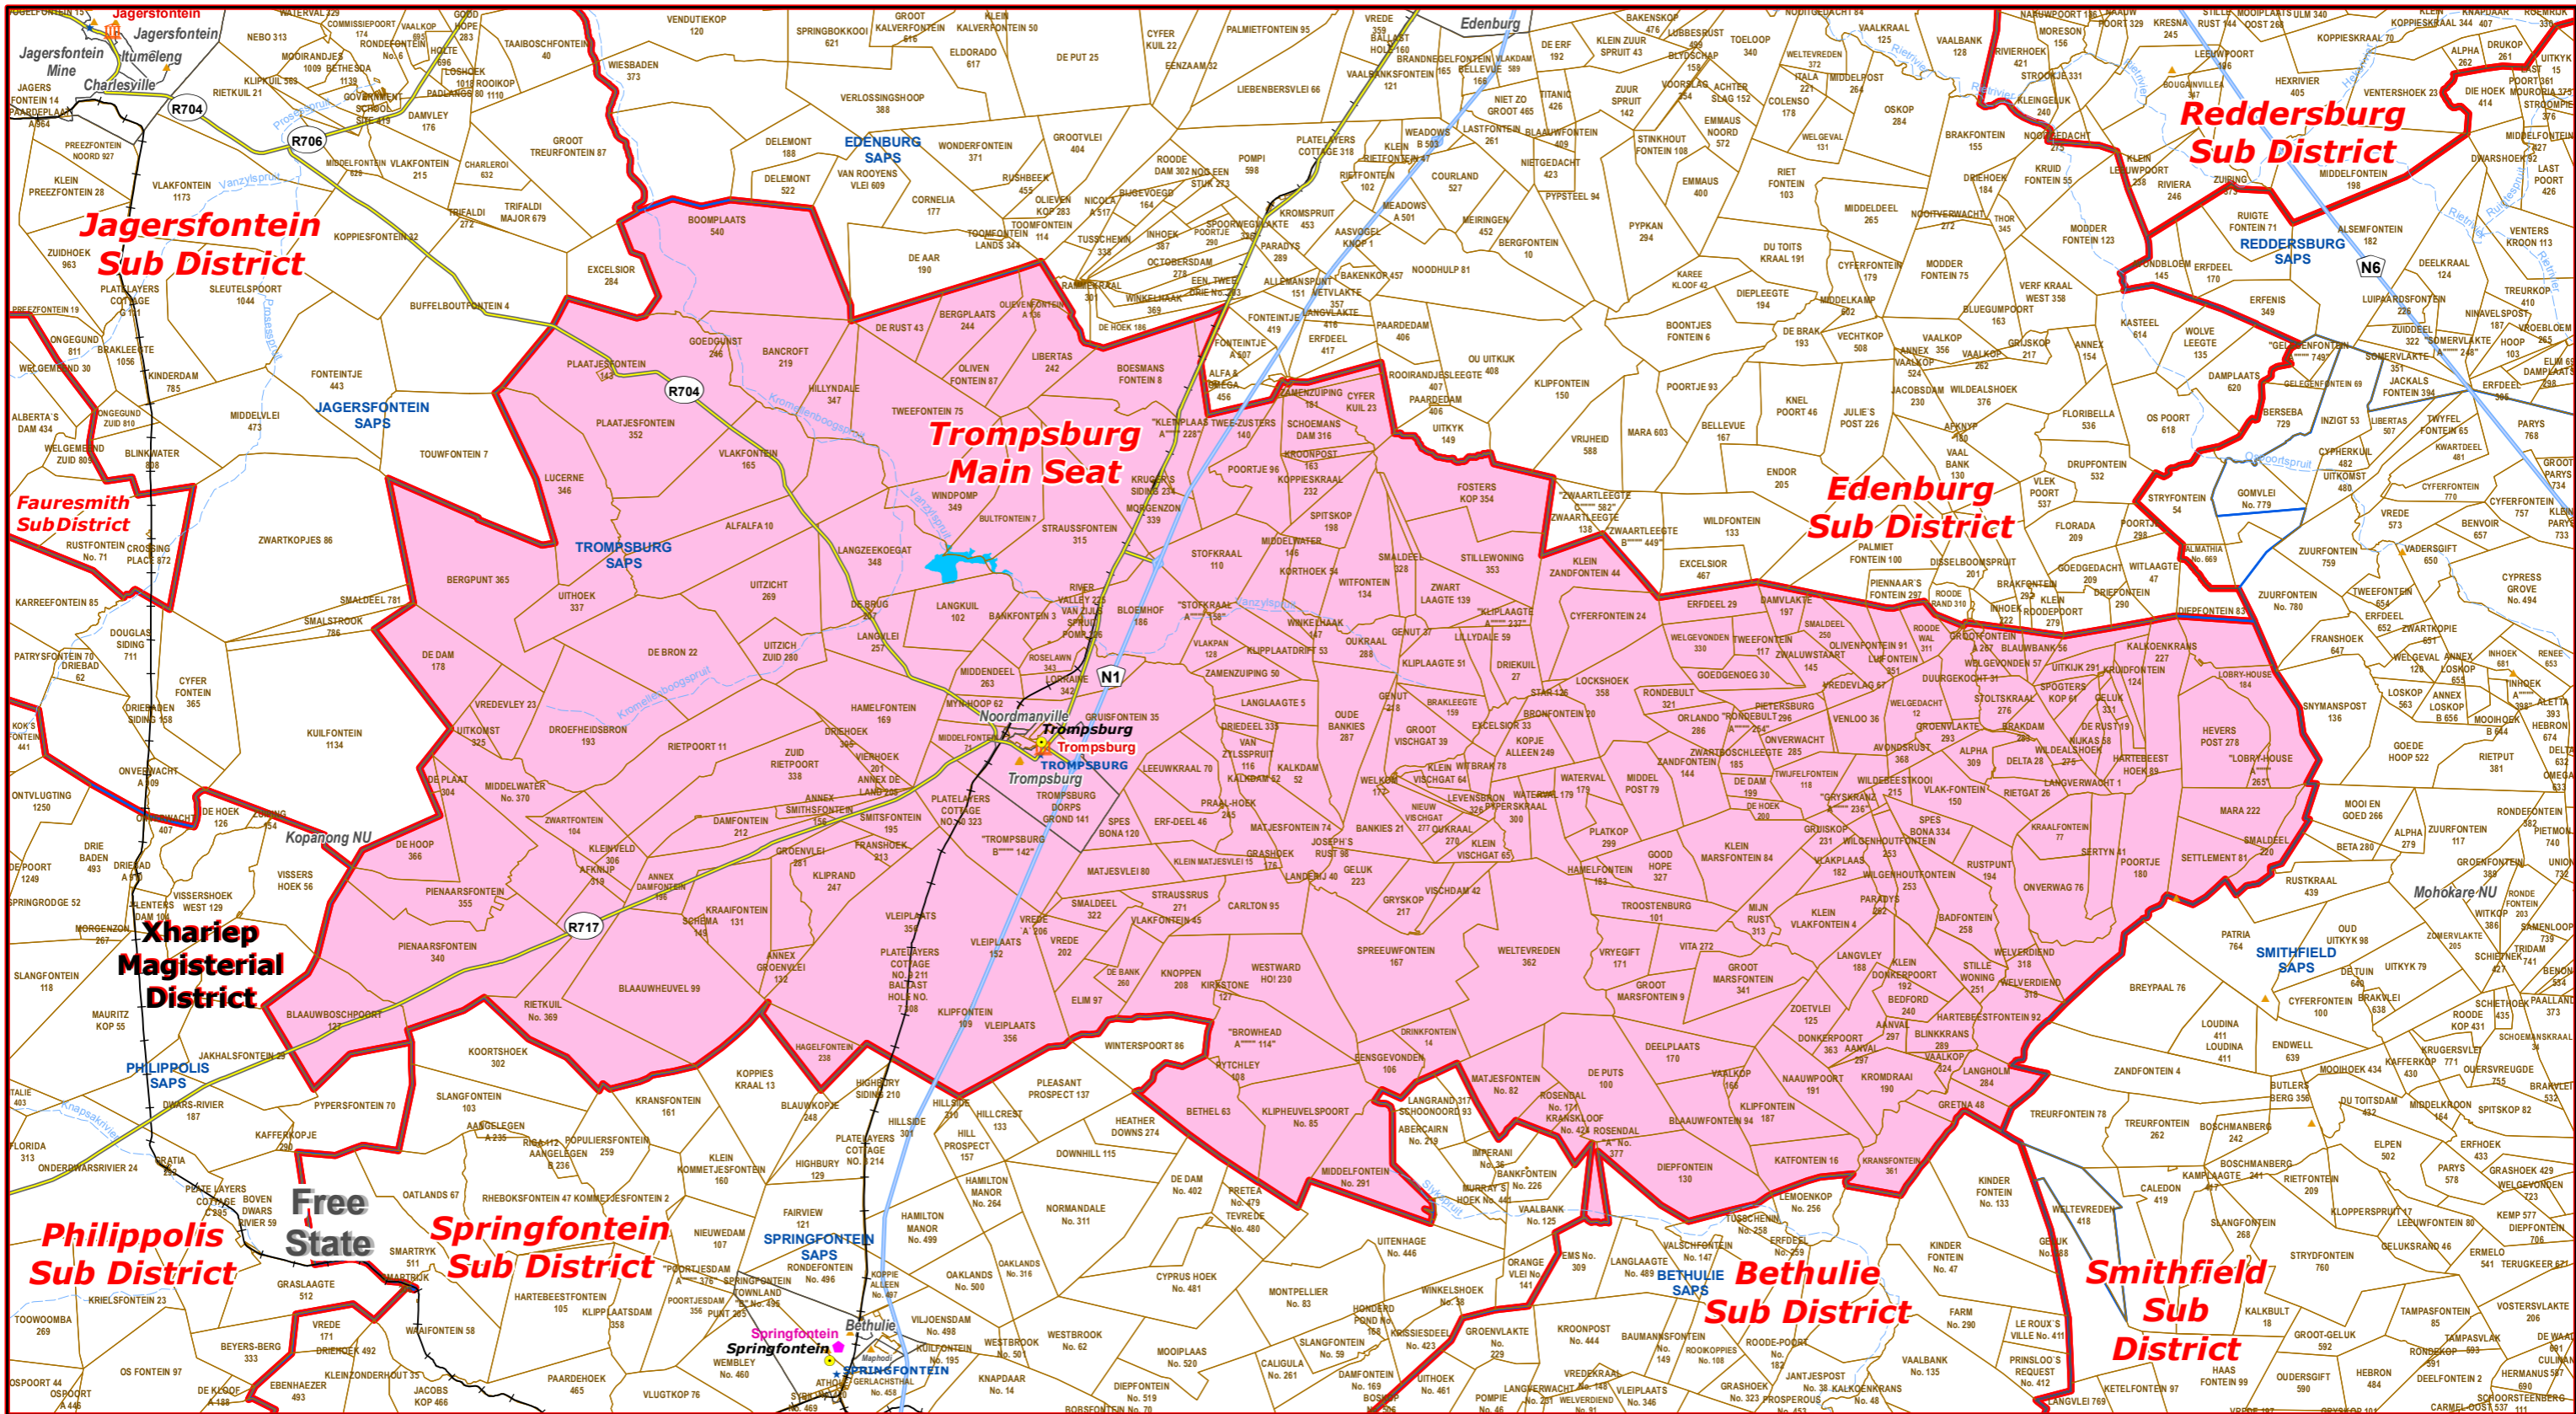

Trompsburg Main Seat of Xhariep Magisterial District

- Legend**
- Main Town
 - Main Courts
 - ★ Place of Sitting
 - ★ Police Stations & Facilities
 - ★ Schools
 - Health Facilities
 - Rivers
 - National Roads
 - Main Roads
 - Railways
 - Provinces
 - Proposed Magisterial District
 - Proposed Seat / Sub District
 - Traditional Councils
 - Dams

Proposed Main Seat / Sub District within the Proposed Magisterial District

DATA SUPPLIED BY:

- Statistics South Africa
- Department of Water Affairs & Forestry
- Department of Provincial & Local Government
- Department of Health
- Department of Safety & Security
- Department of Education
- Department of Transport