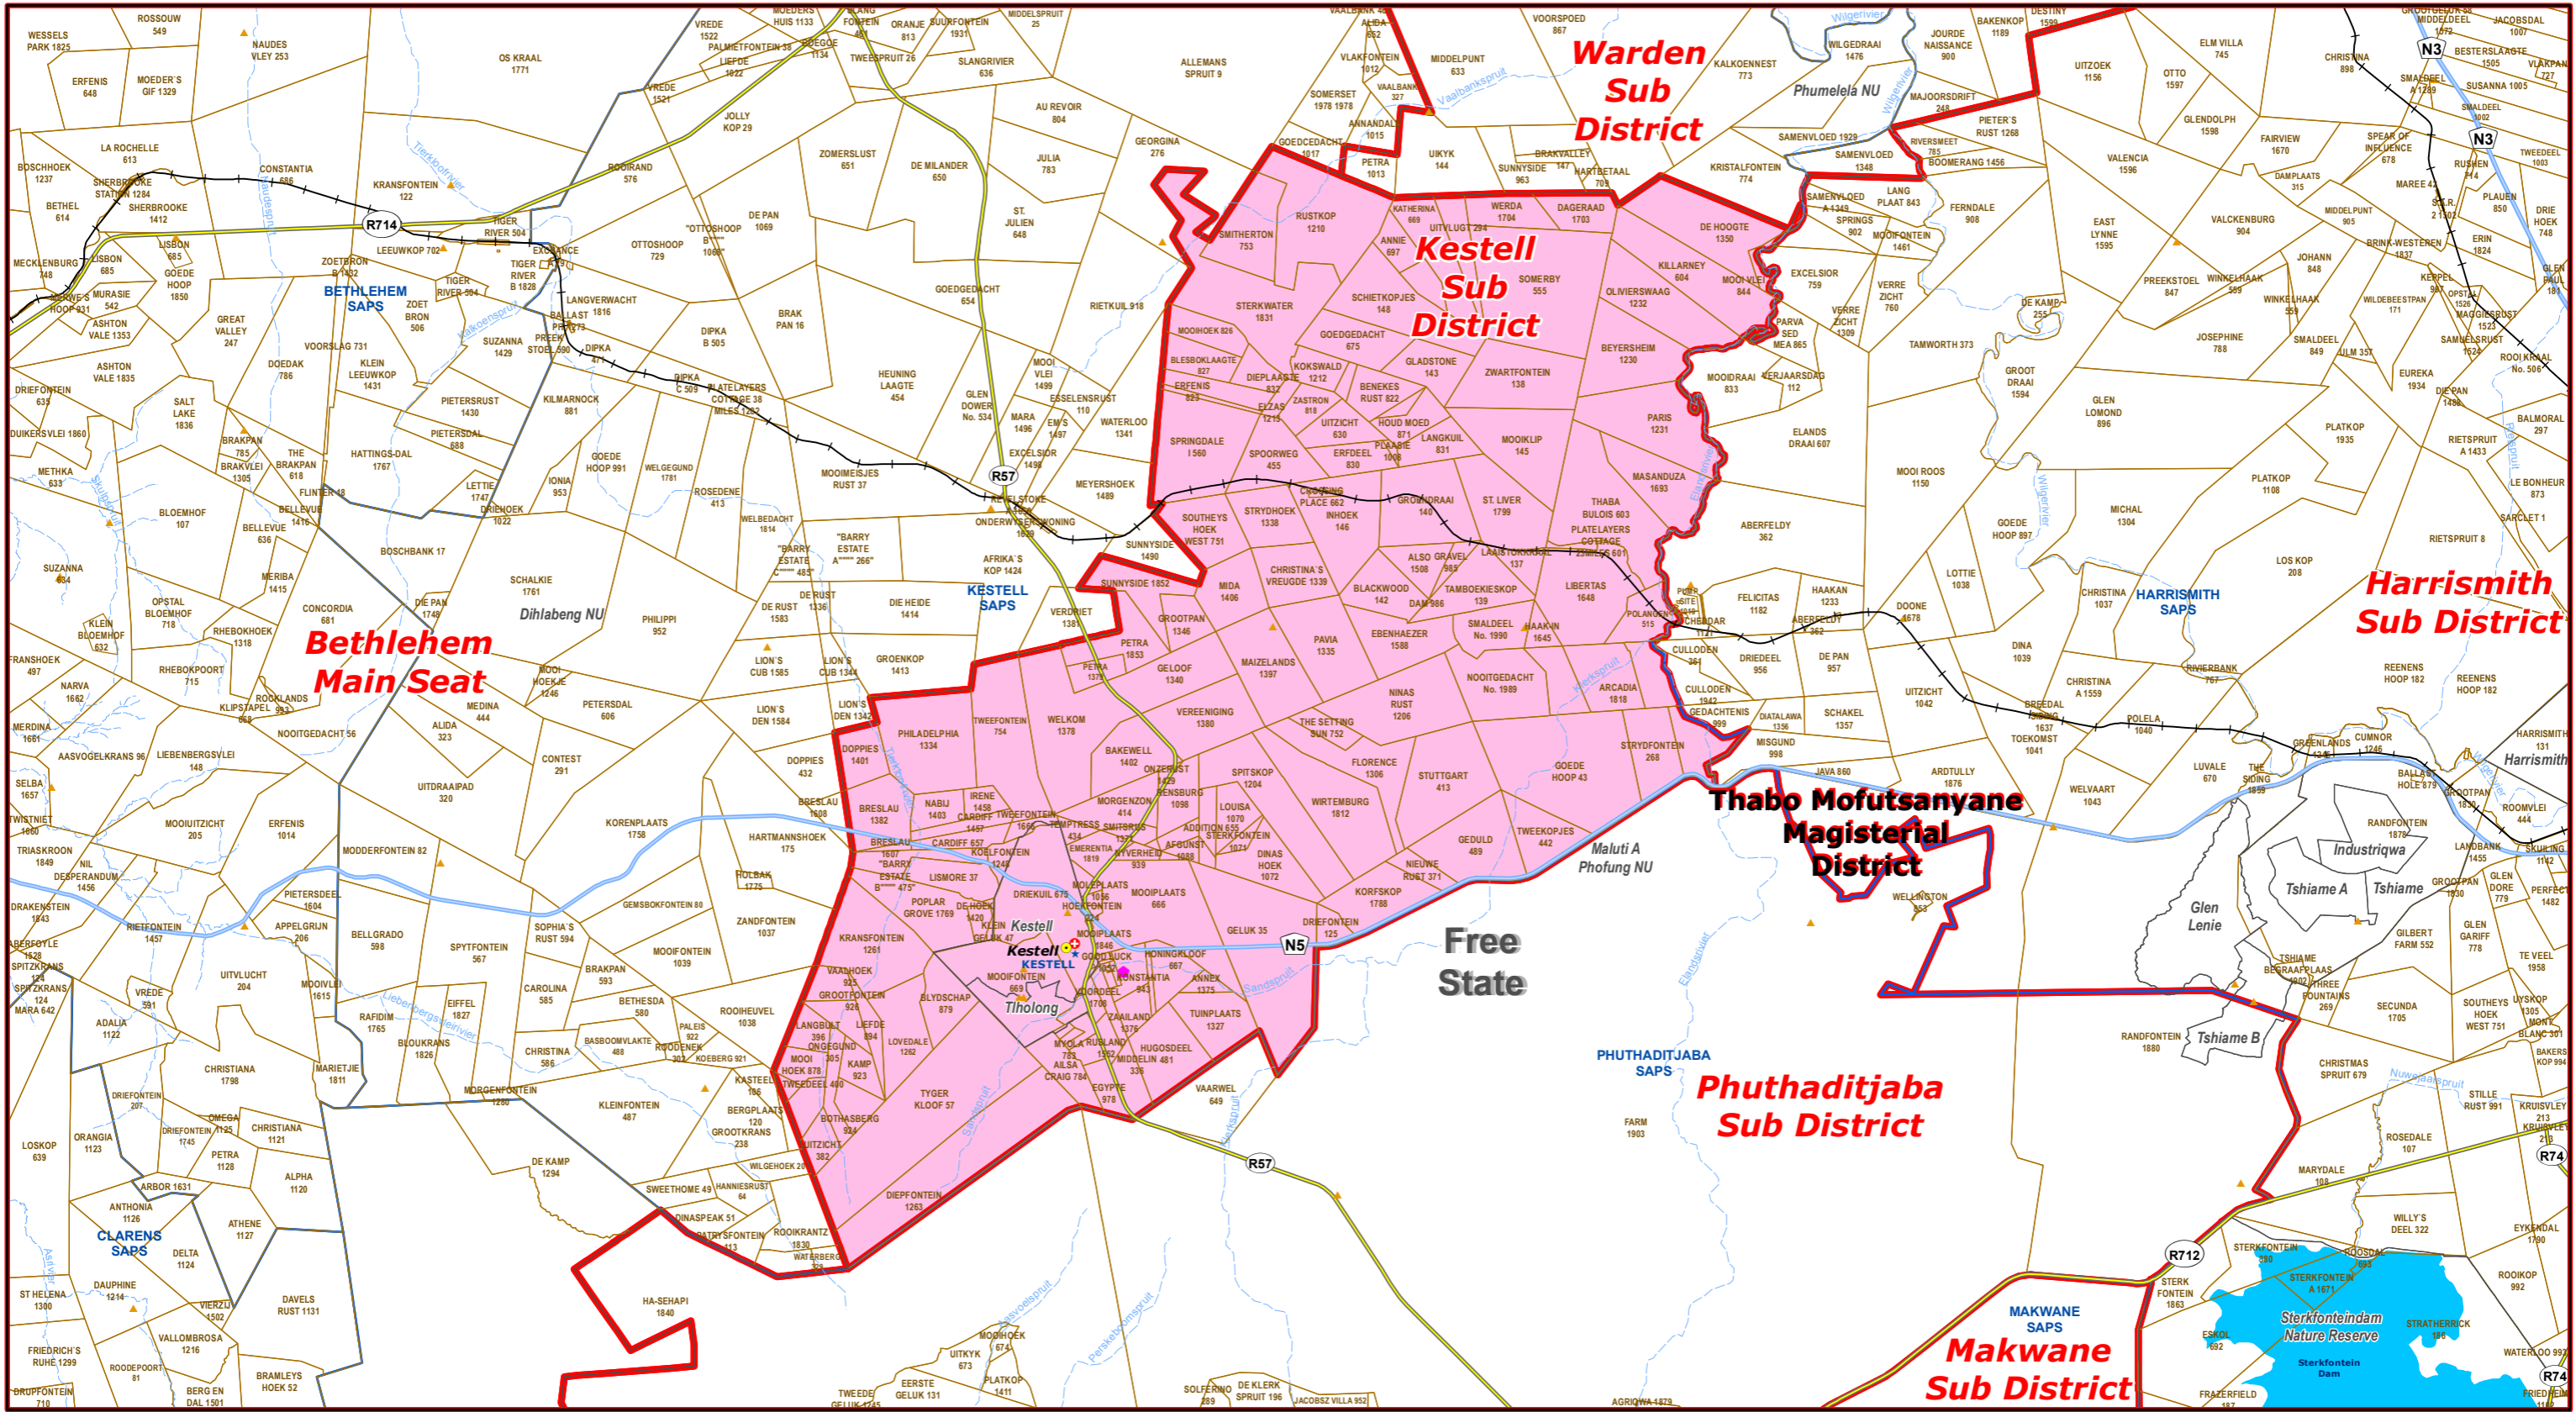

Kestell Sub District of Thabo Mofutsanyane Magisterial District

- Legend**
- Main Town
 - Main Courts
 - ★ Place of Sitting
 - ★ Police Stations & Facilities
 - ★ Schools
 - ★ Health Facilities
 - ~ Rivers
 - National Roads
 - Main Roads
 - Railways
 - Provinces
 - Proposed Magisterial District
 - Proposed Seat / Sub District
 - Traditional Councils
 - Dams

Proposed Main Seat / Sub District within the Proposed Magisterial District

DATA SUPPLIED BY:

- Statistics South Africa
- Department of Water Affairs & Forestry
- Department of Provincial & Local Government
- Department of Health
- Department of Safety & Security
- Department of Education
- Department of Transport