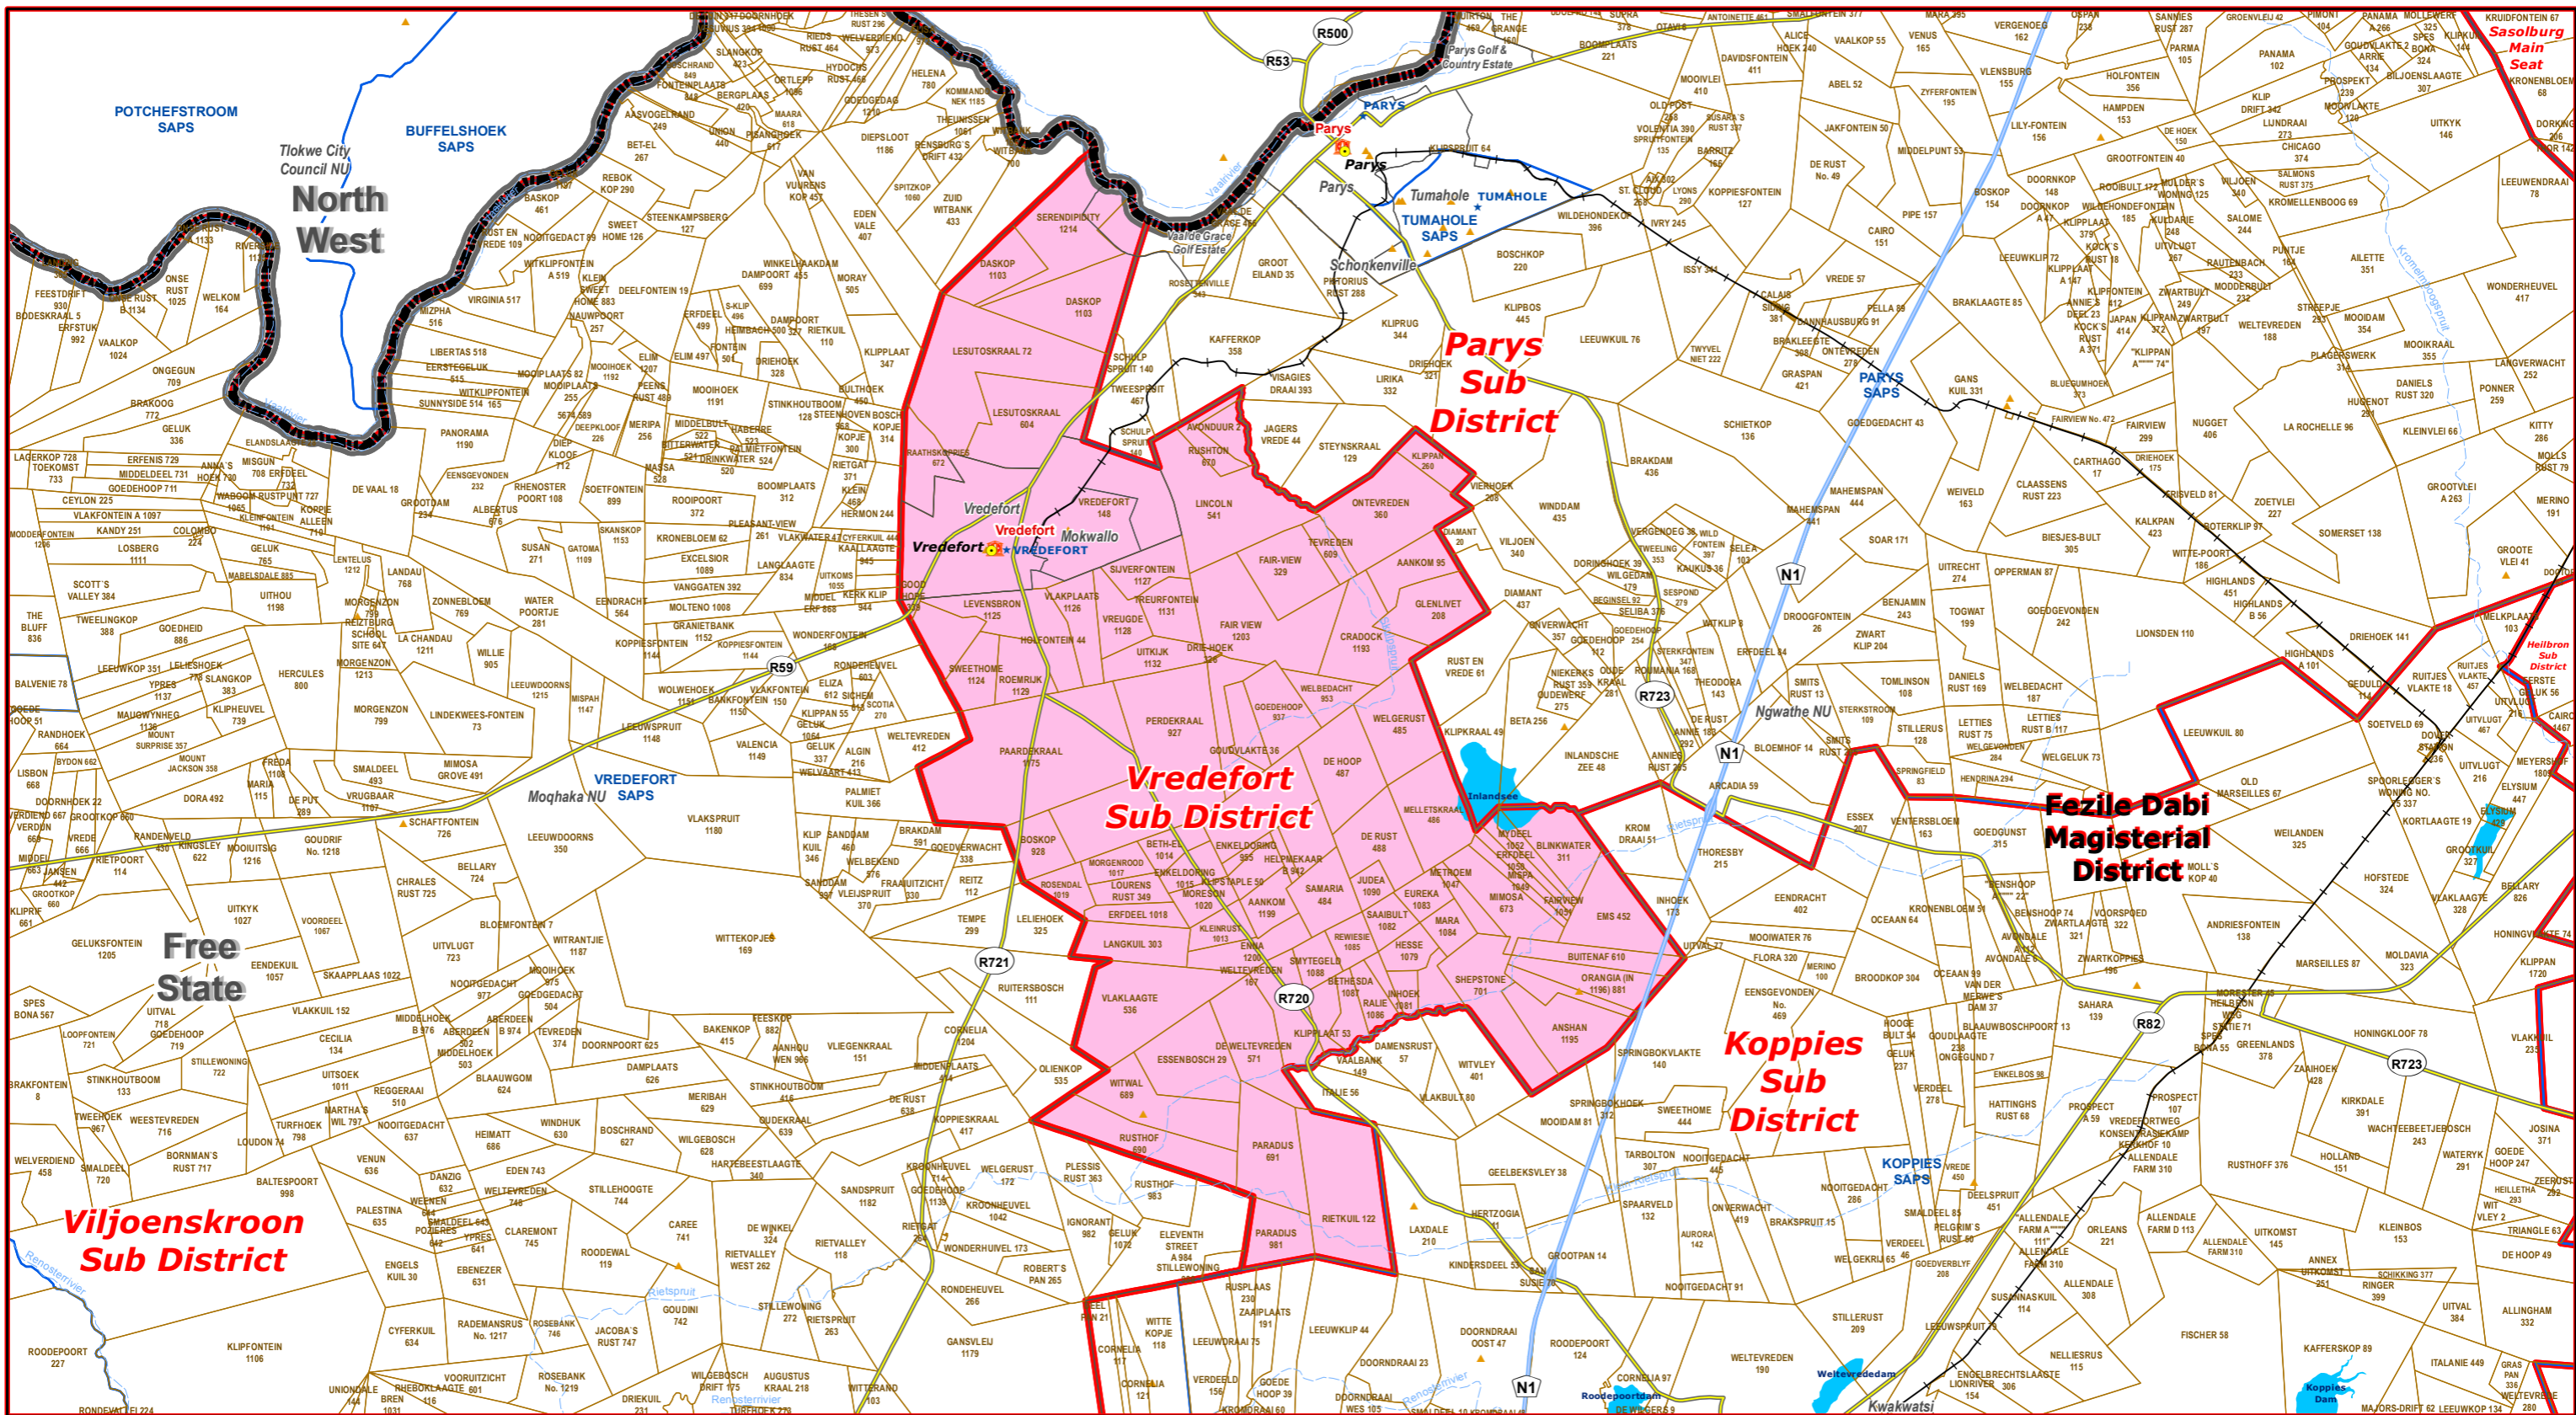

Vredefort Sub District of Fezile Dabi Magisterial District

Legend

- Main Town
- Main Courts
- ★ Place of Sitting
- ★ Police Stations & Facilities
- ★ Schools
- Health Facilities
- ~ Rivers
- == National Roads
- == Main Roads
- == Railways
- Provinces
- Proposed Magisterial District
- Proposed Seat / Sub District
- Traditional Councils
- Dams

Proposed Main Seat / Sub District within the Proposed Magisterial District

DATA SUPPLIED BY:

- Statistics South Africa
- Department of Water Affairs & Forestry
- Department of Provincial & Local Government
- Department of Health
- Department of Safety & Security
- Department of Education
- Department of Transport