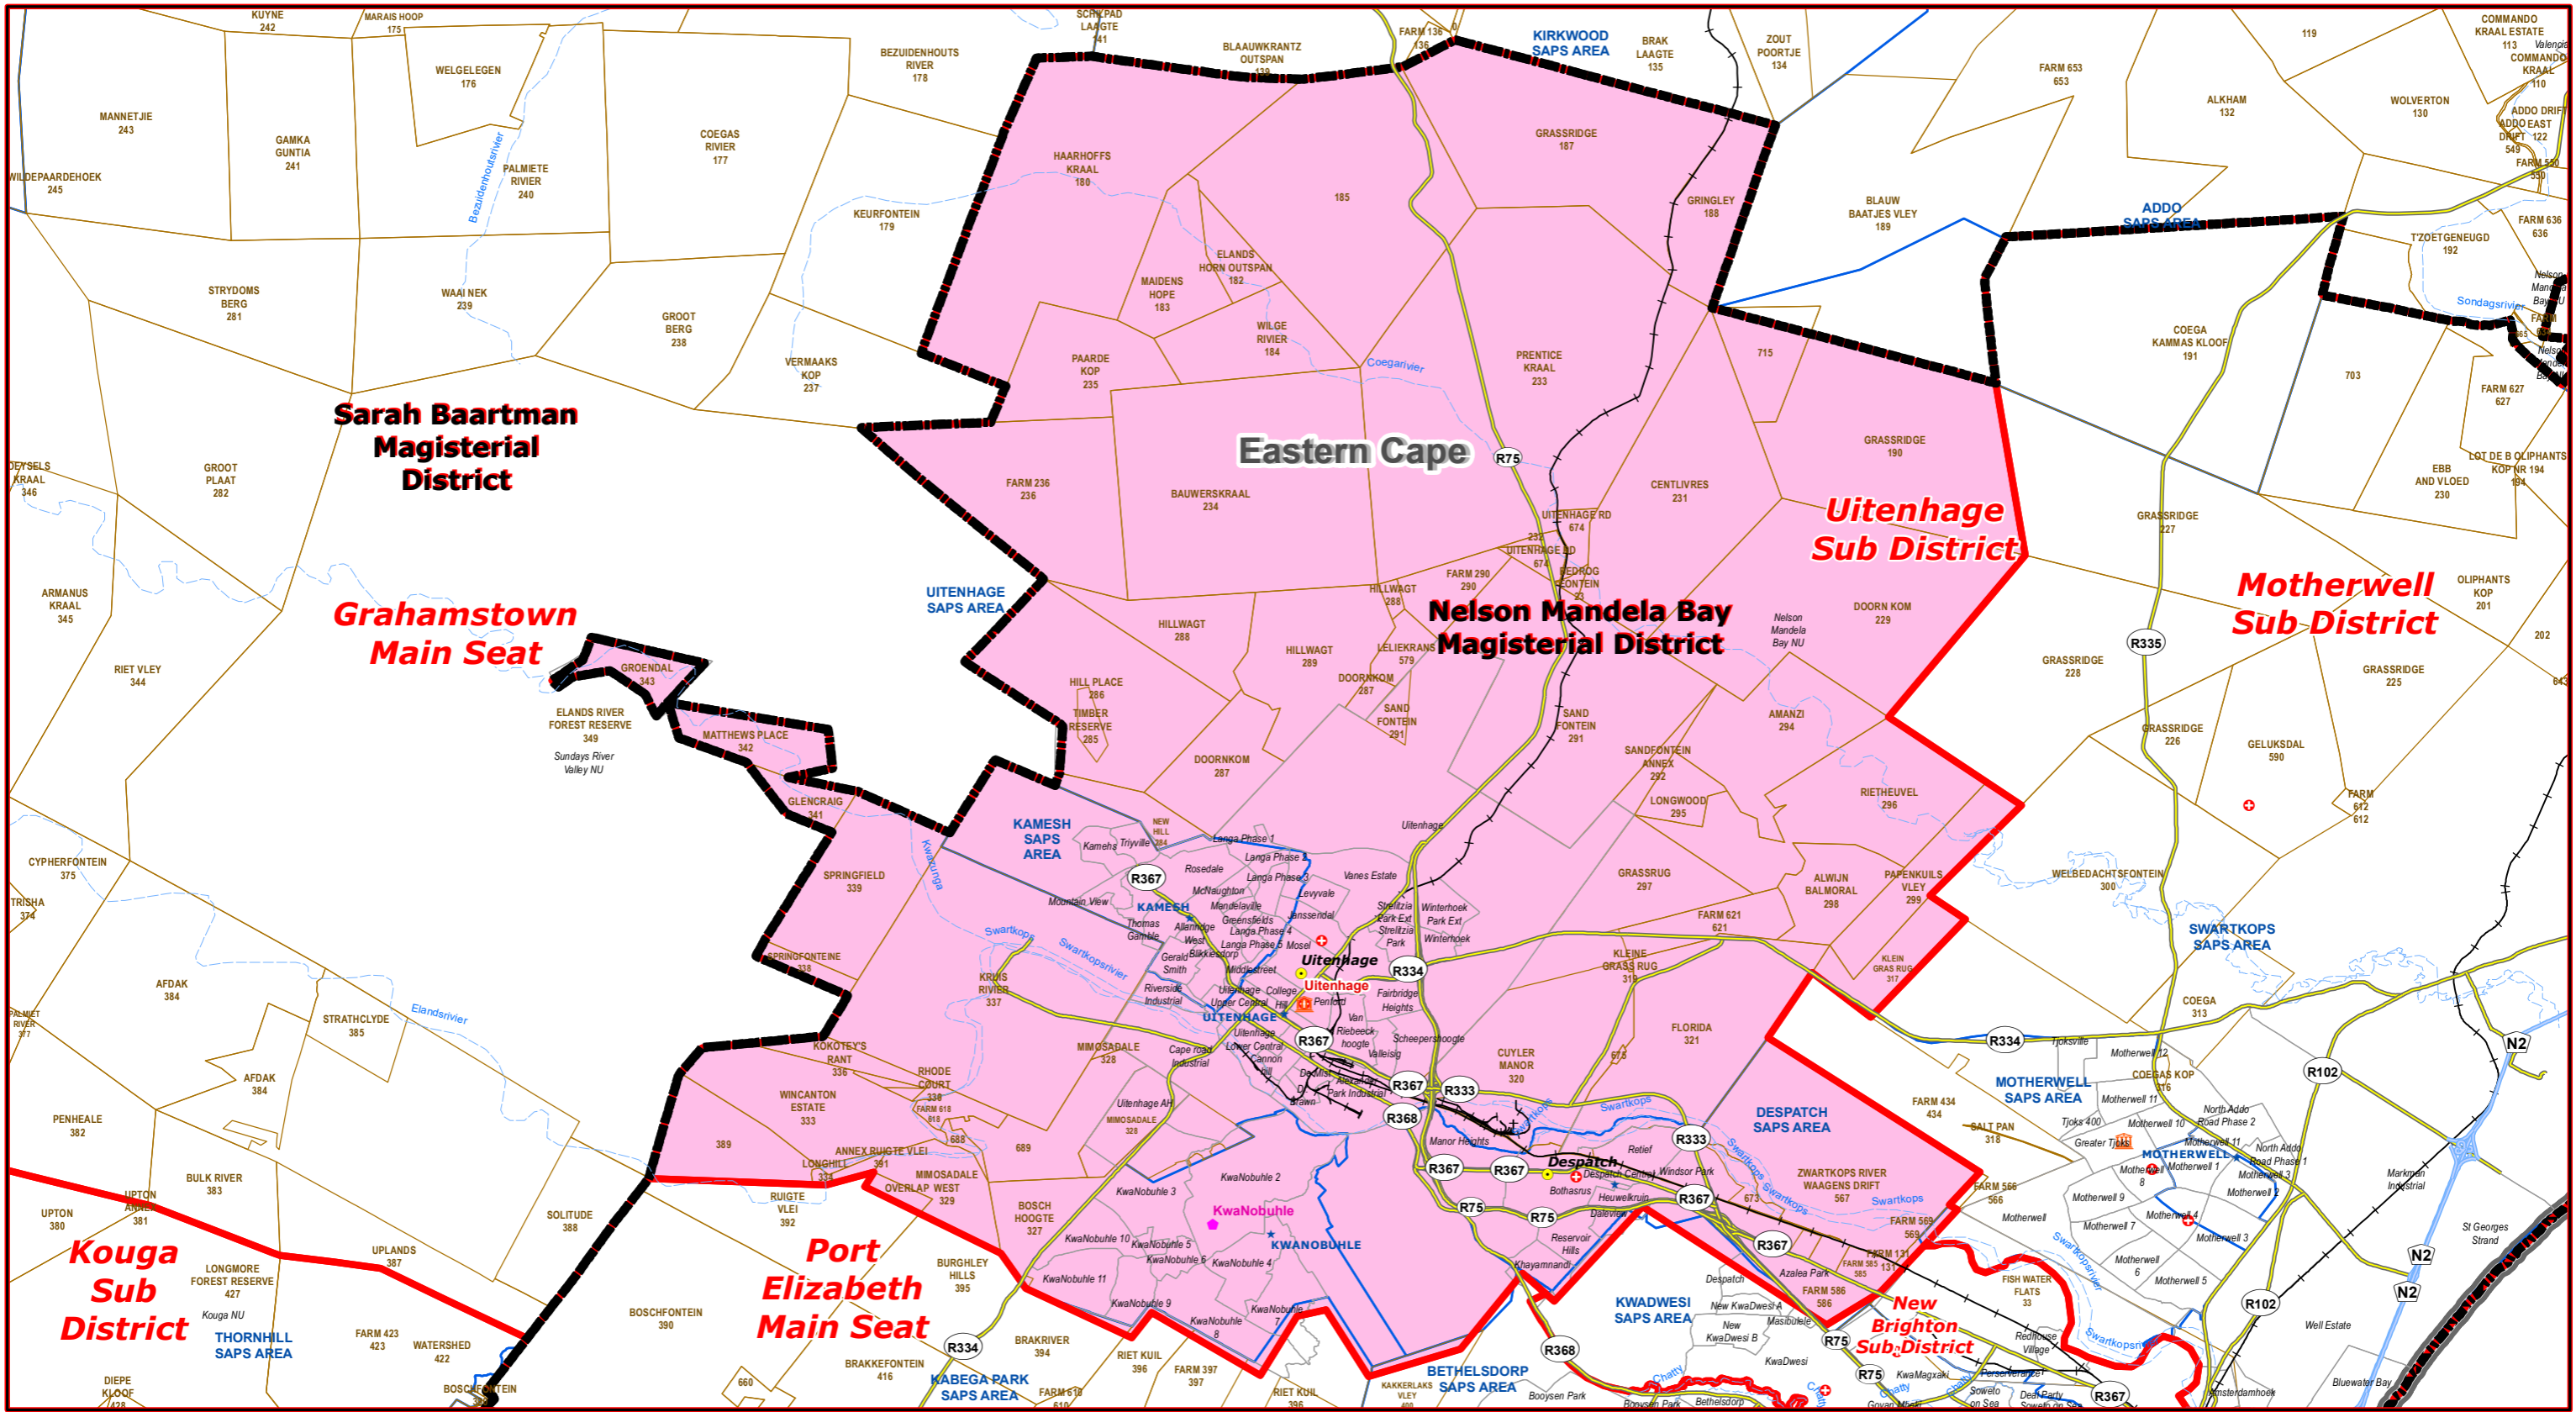

# Uitenhage Sub District of Nelson Mandela Bay Magisterial District

- Legend**
- Main Town
  - Main Courts
  - Place of Sitting
  - Police Stations & Facilities
  - Schools
  - Health Facilities
  - Rivers
  - National Roads
  - Main Roads
  - Railways
  - Provinces
  - Proposed Magisterial District
  - Proposed Seat / Sub District
  - Traditional Councils
  - Dams

## Proposed Main Seat / Sub District within the Proposed Magisterial District

DATA SUPPLIED BY:

- Statistics South Africa
- Department of Water Affairs & Forestry
- Department of Provincial & Local Government
- Department of Health
- Department of Safety & Security
- Department of Education
- Department of Transport