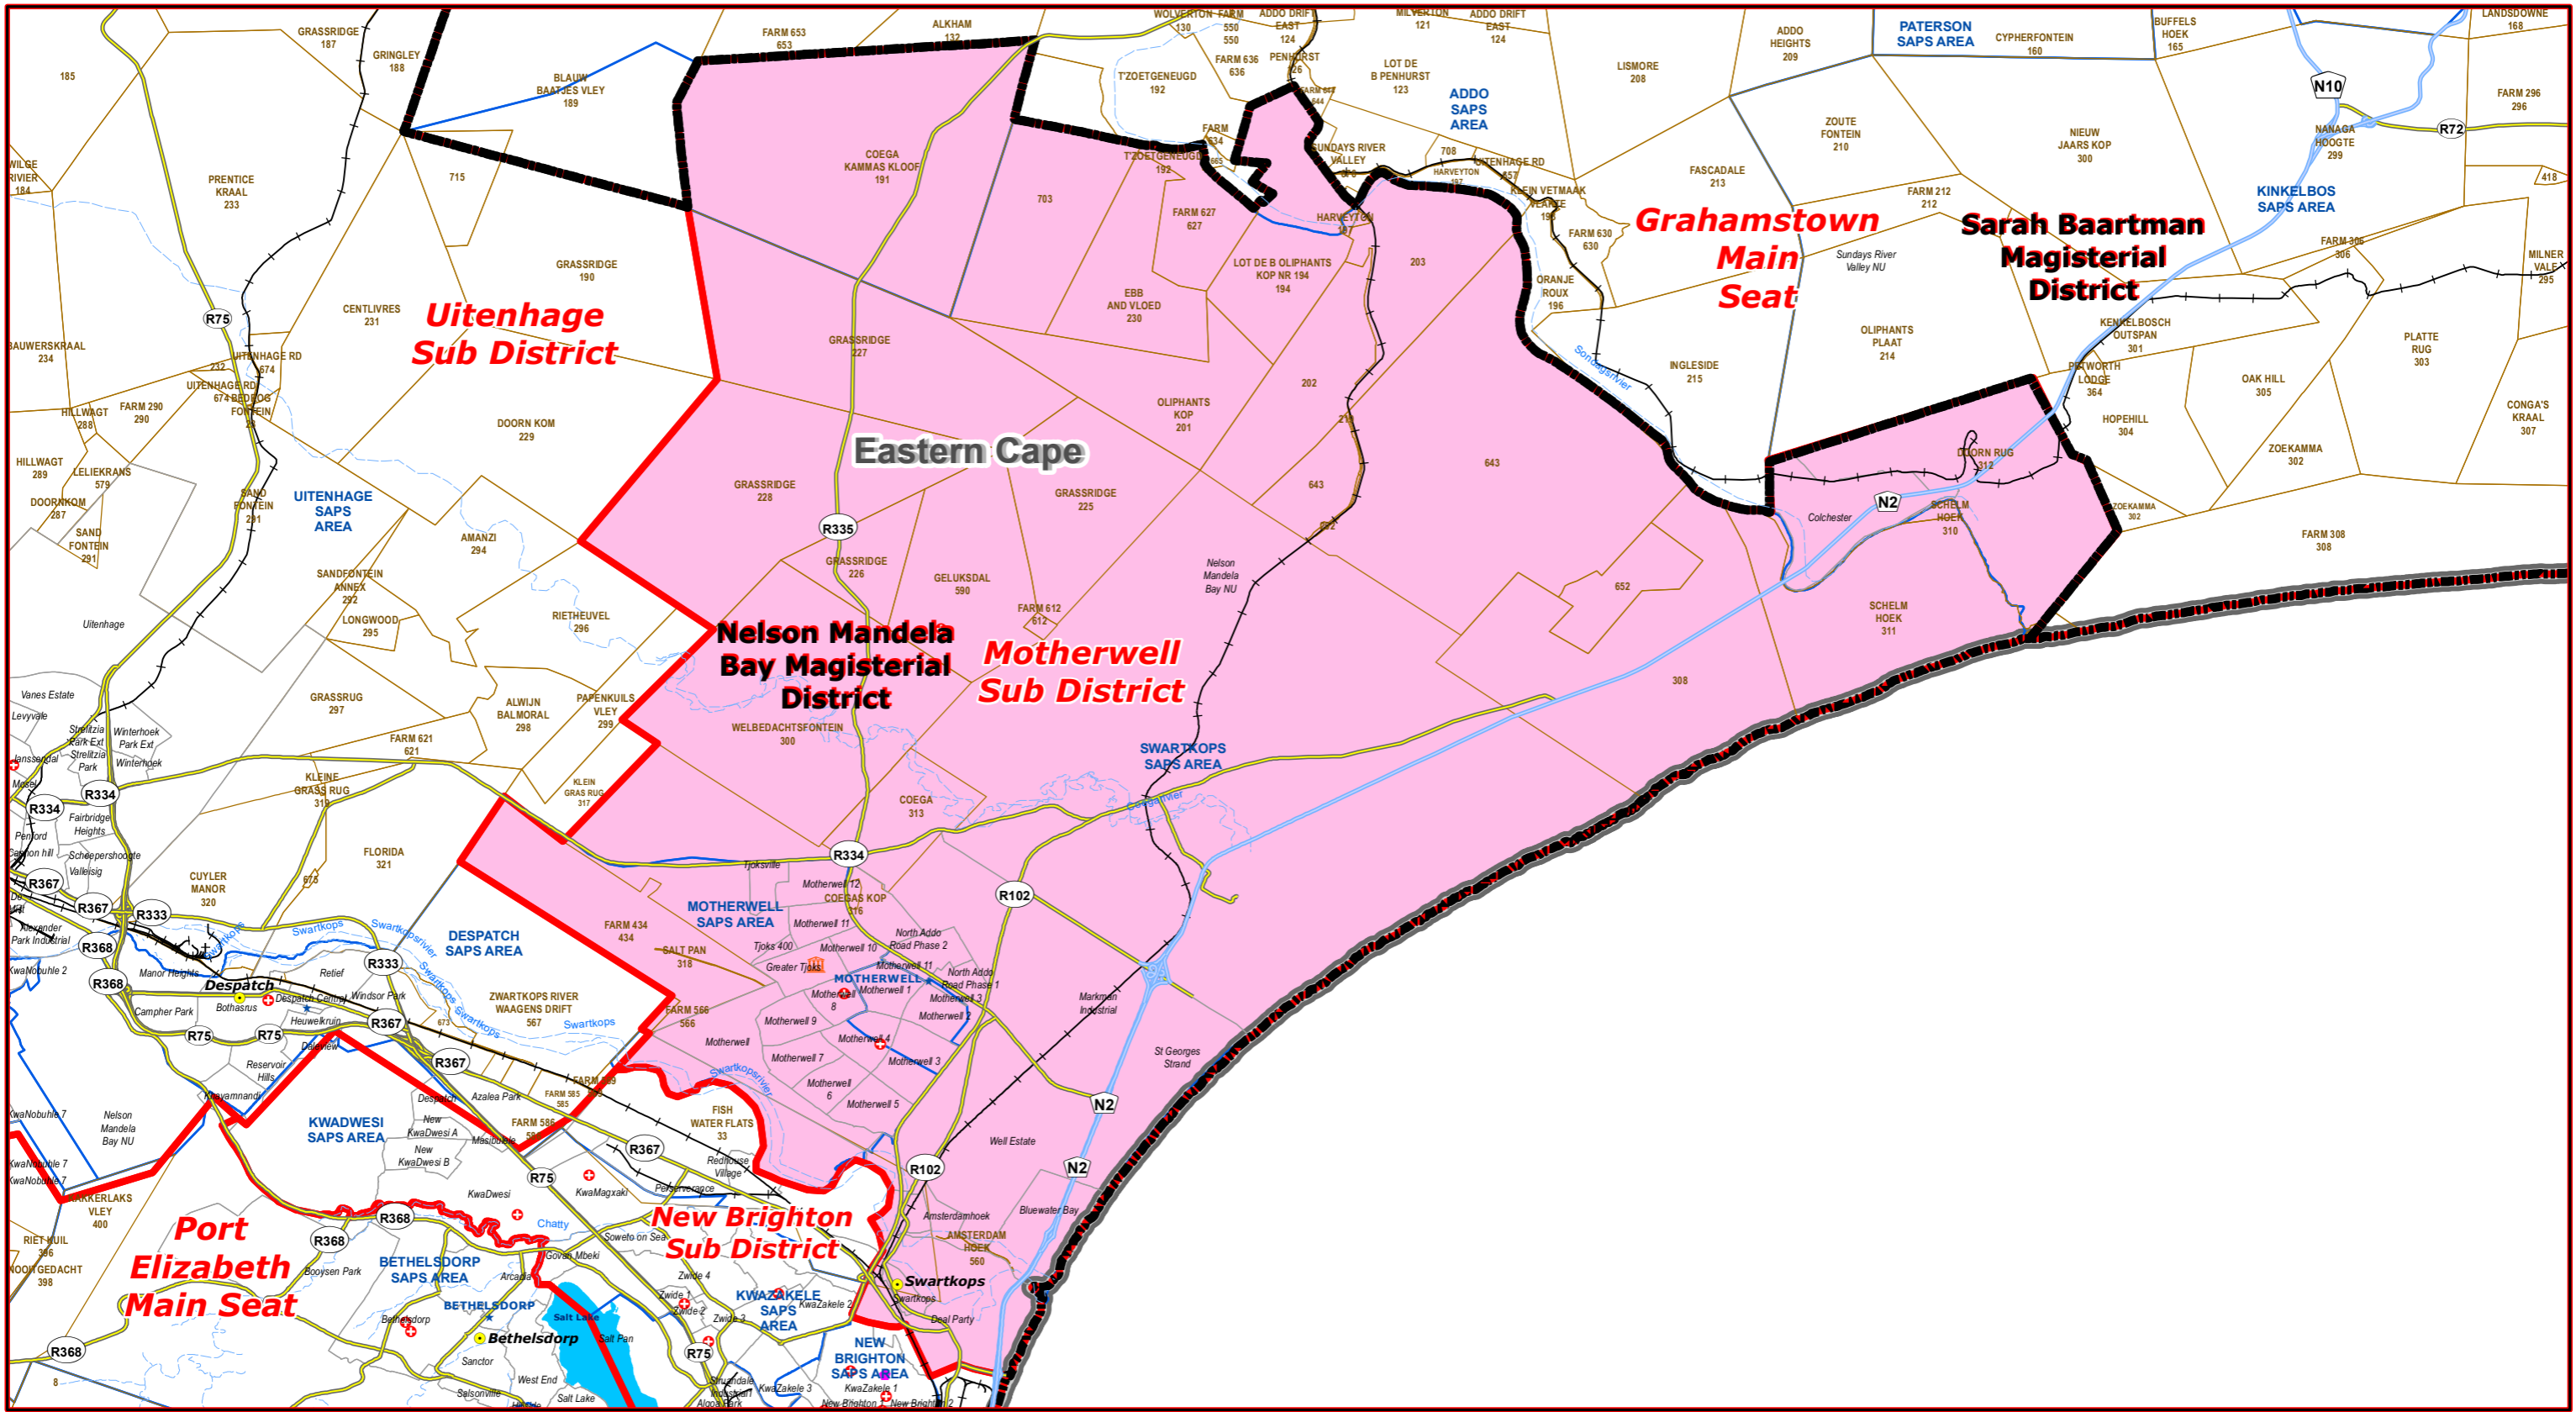

Motherwell Sub District of Nelson Mandela Bay Magisterial District

- Legend**
- Main Town
 - Main Courts
 - ★ Place of Sitting
 - ★ Police Stations & Facilities
 - ▲ Schools
 - Health Facilities
 - ~ Rivers
 - National Roads
 - Main Roads
 - Railways
 - Provinces
 - Proposed Magisterial District
 - Proposed Seat / Sub District
 - Traditional Councils
 - Dams

Proposed Main Seat / Sub District within the Proposed Magisterial District

DATA SUPPLIED BY:

- Statistics South Africa
- Department of Water Affairs & Forestry
- Department of Provincial & Local Government
- Department of Health
- Department of Safety & Security
- Department of Education
- Department of Transport