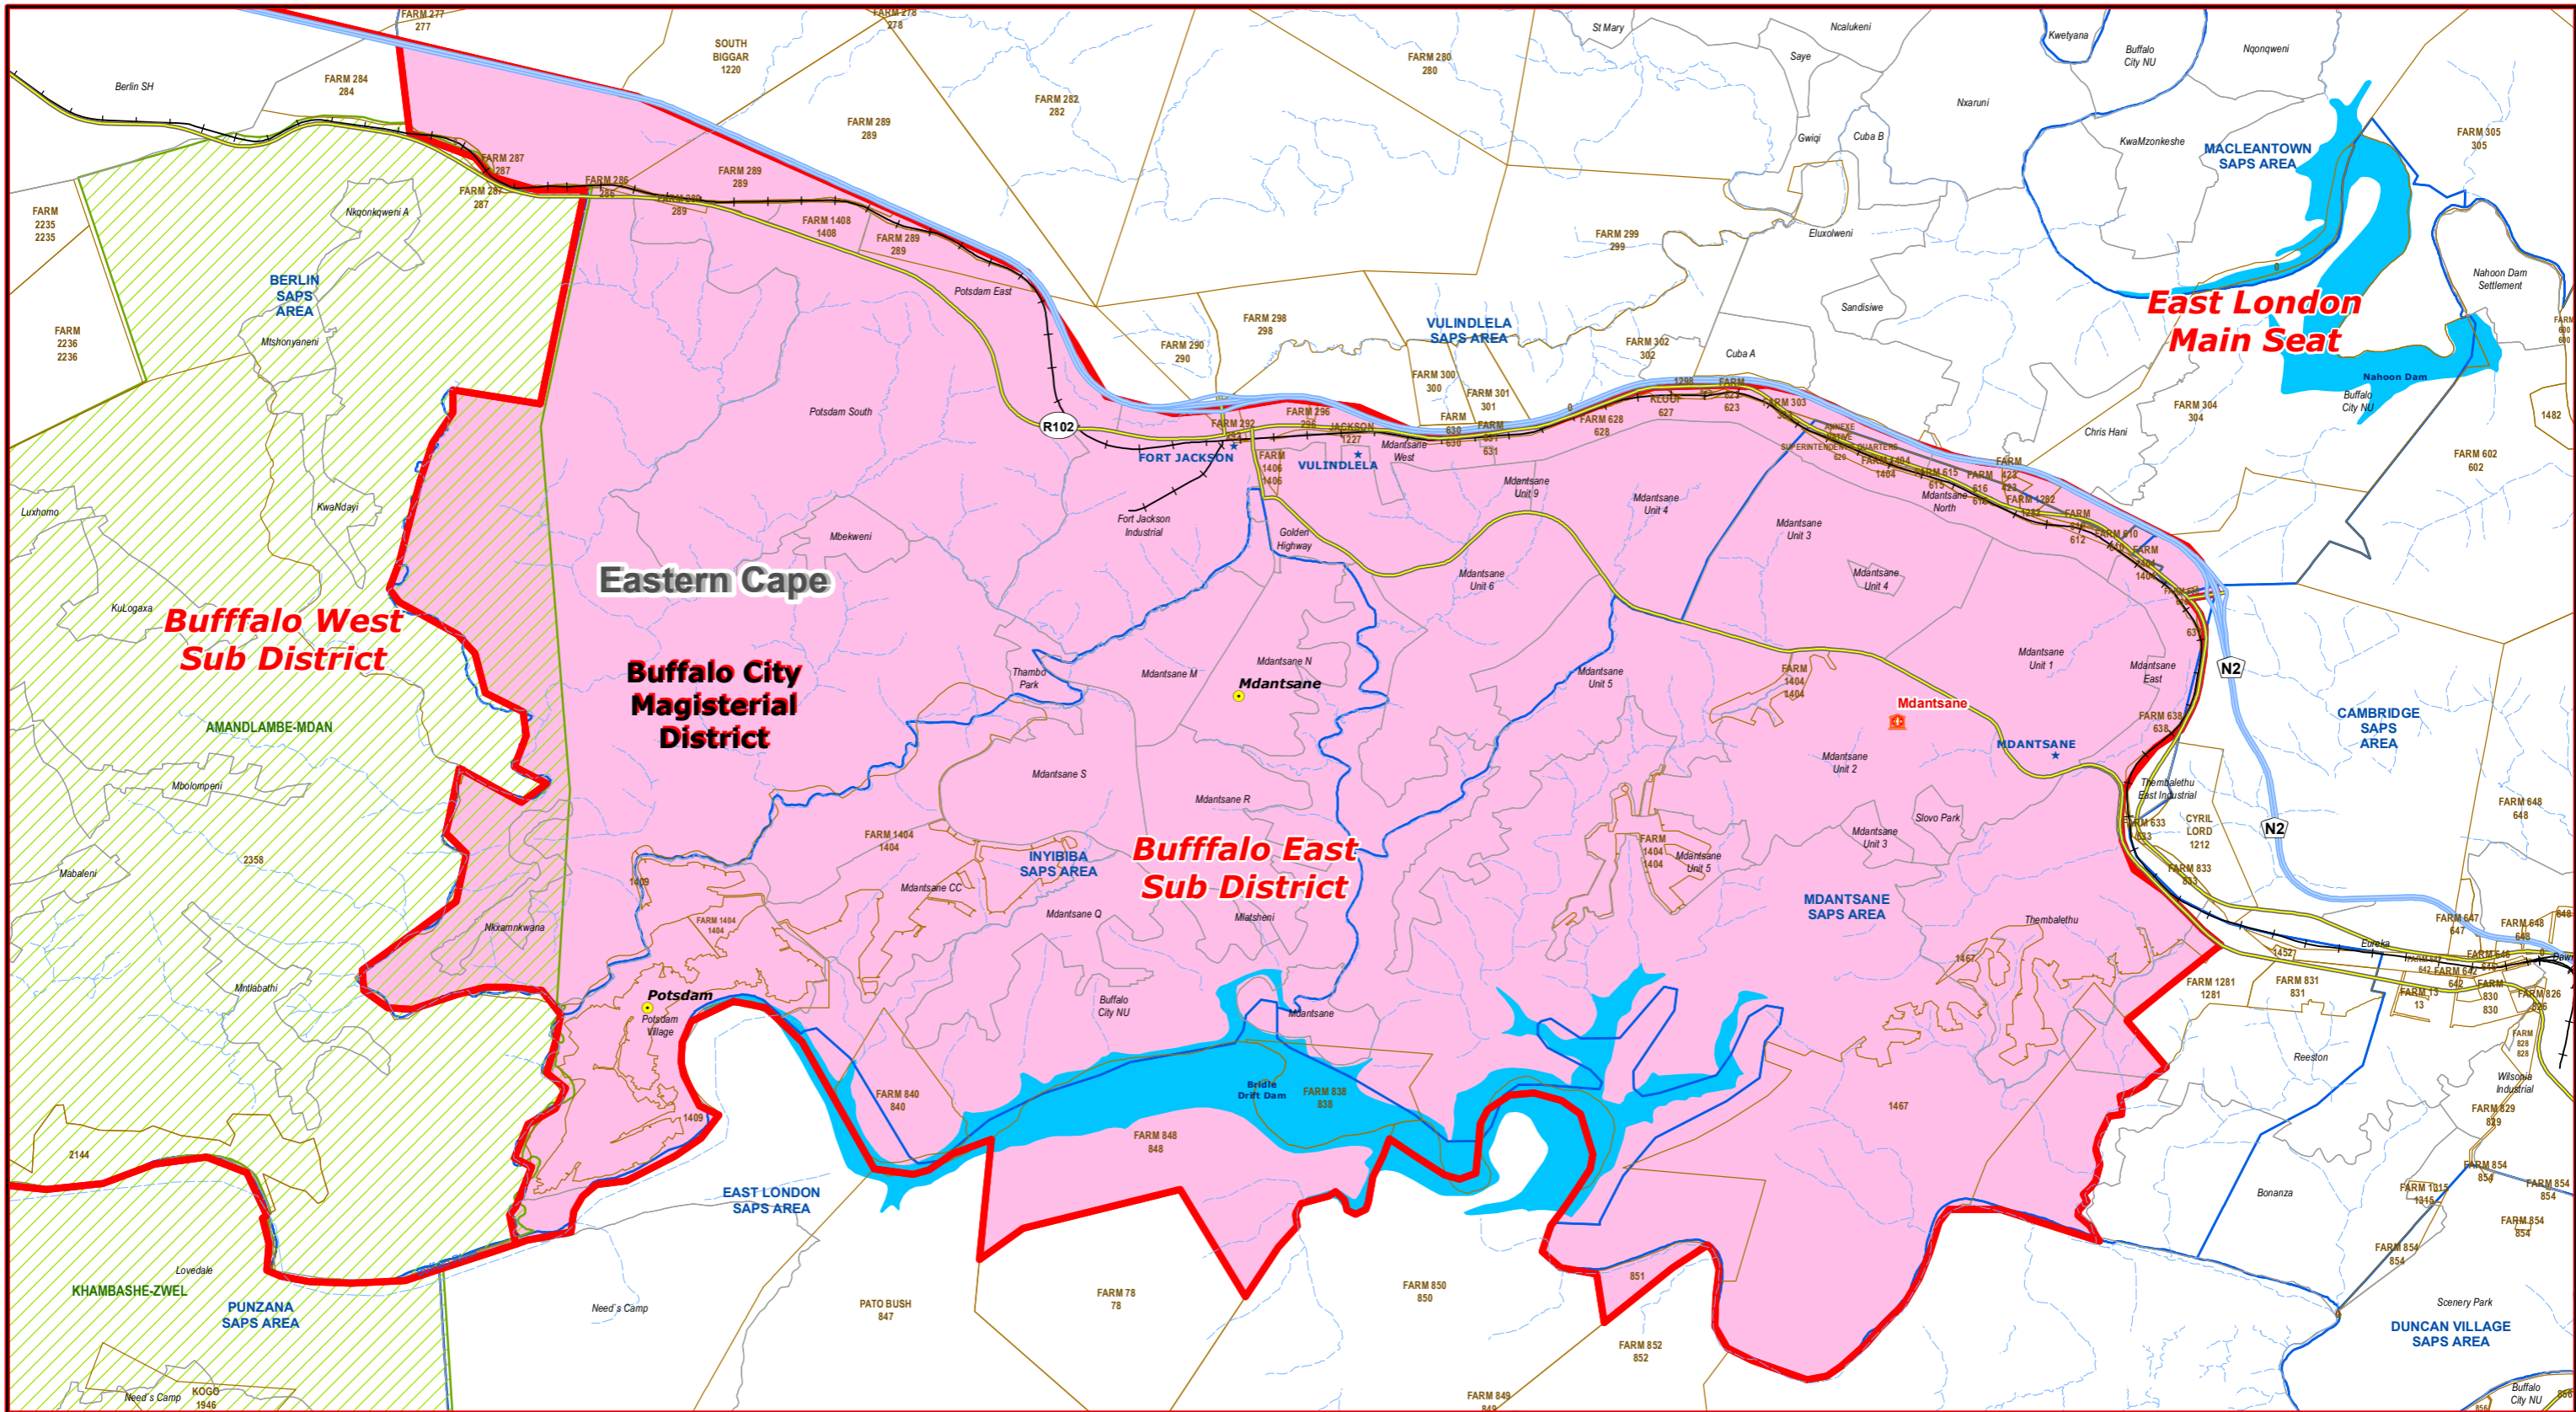

Buffalo East Sub District of Buffalo City Magisterial District

Legend

- Main Town
- Main Courts
- Place of Sitting
- ★ Police Stations & Facilities
- ▲ Schools
- Health Facilities
- Rivers
- National Roads
- Main Roads
- Railways
- Provinces
- Proposed Magisterial District
- Proposed Seat / Sub District
- Traditional Councils
- Dams

Proposed Main Seat / Sub District within the Proposed Magisterial District

DATA SUPPLIED BY:
 Statistics South Africa
 Department of Water Affairs & Forestry
 Department of Provincial & Local Government
 Department of Health
 Department of Safety & Security
 Department of Education
 Department of Transport