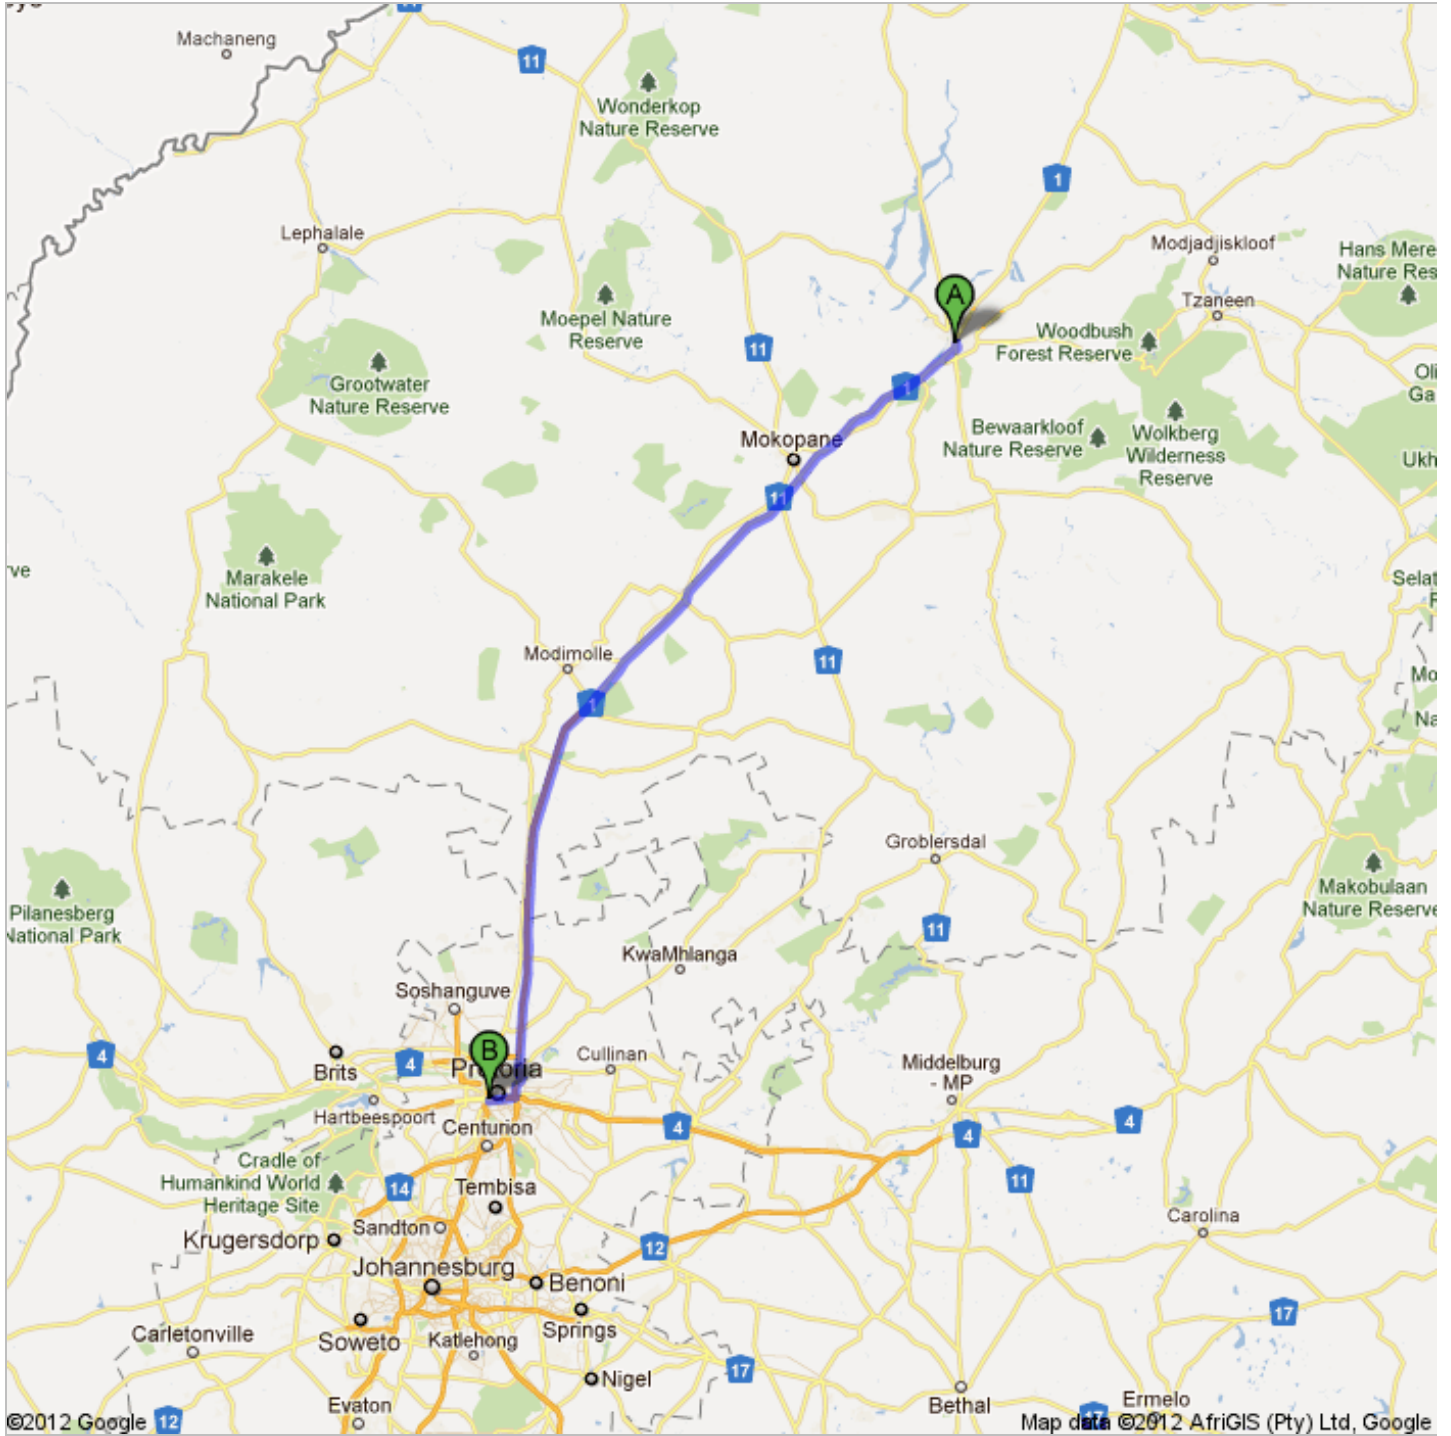

Directions to 329 Pretorius St, Pretoria 0002

263 km – about 3 hours 11 mins

Momentum Centre, Department of Justice and Constitutional Development

Polokwane

1. Head **south** on **Landdros Mare St** toward **Excelsior St** go 1,3 km
total 1,3 km
About 1 min
-  2. Turn right onto **Thabo Mbeki St/R101** go 6,1 km
total 7,4 km
Continue to follow R101
Go through 1 roundabout
About 7 mins
3. Continue onto **N1 Rd** go 247 km
total 255 km
Partial toll road
About 2 hours 52 mins
-  4. Take exit **145** toward **M2/Pretoria** go 2,0 km
total 257 km
Partial toll road
About 2 mins
5. Merge onto **N4** go 5,3 km
total 262 km
Toll road
About 5 mins
6. Continue onto **Pretorius St/M2** go 350 m
total 262 km
About 1 min
-  7. Slight right to stay on **Pretorius St/M2** go 650 m
total 263 km
Continue to follow Pretorius St
Destination will be on the left
About 2 mins

329 Pretorius St, Pretoria 0002

These directions are for planning purposes only. You may find that construction projects, traffic, weather, or other events may cause conditions to differ from the map results, and you should plan your route accordingly. You must obey all signs or notices regarding your route.

Map data ©2012 AfriGIS (Pty) Ltd, Google

Directions weren't right? Please find your route on maps.google.co.za and click "Report a problem" at the bottom left.