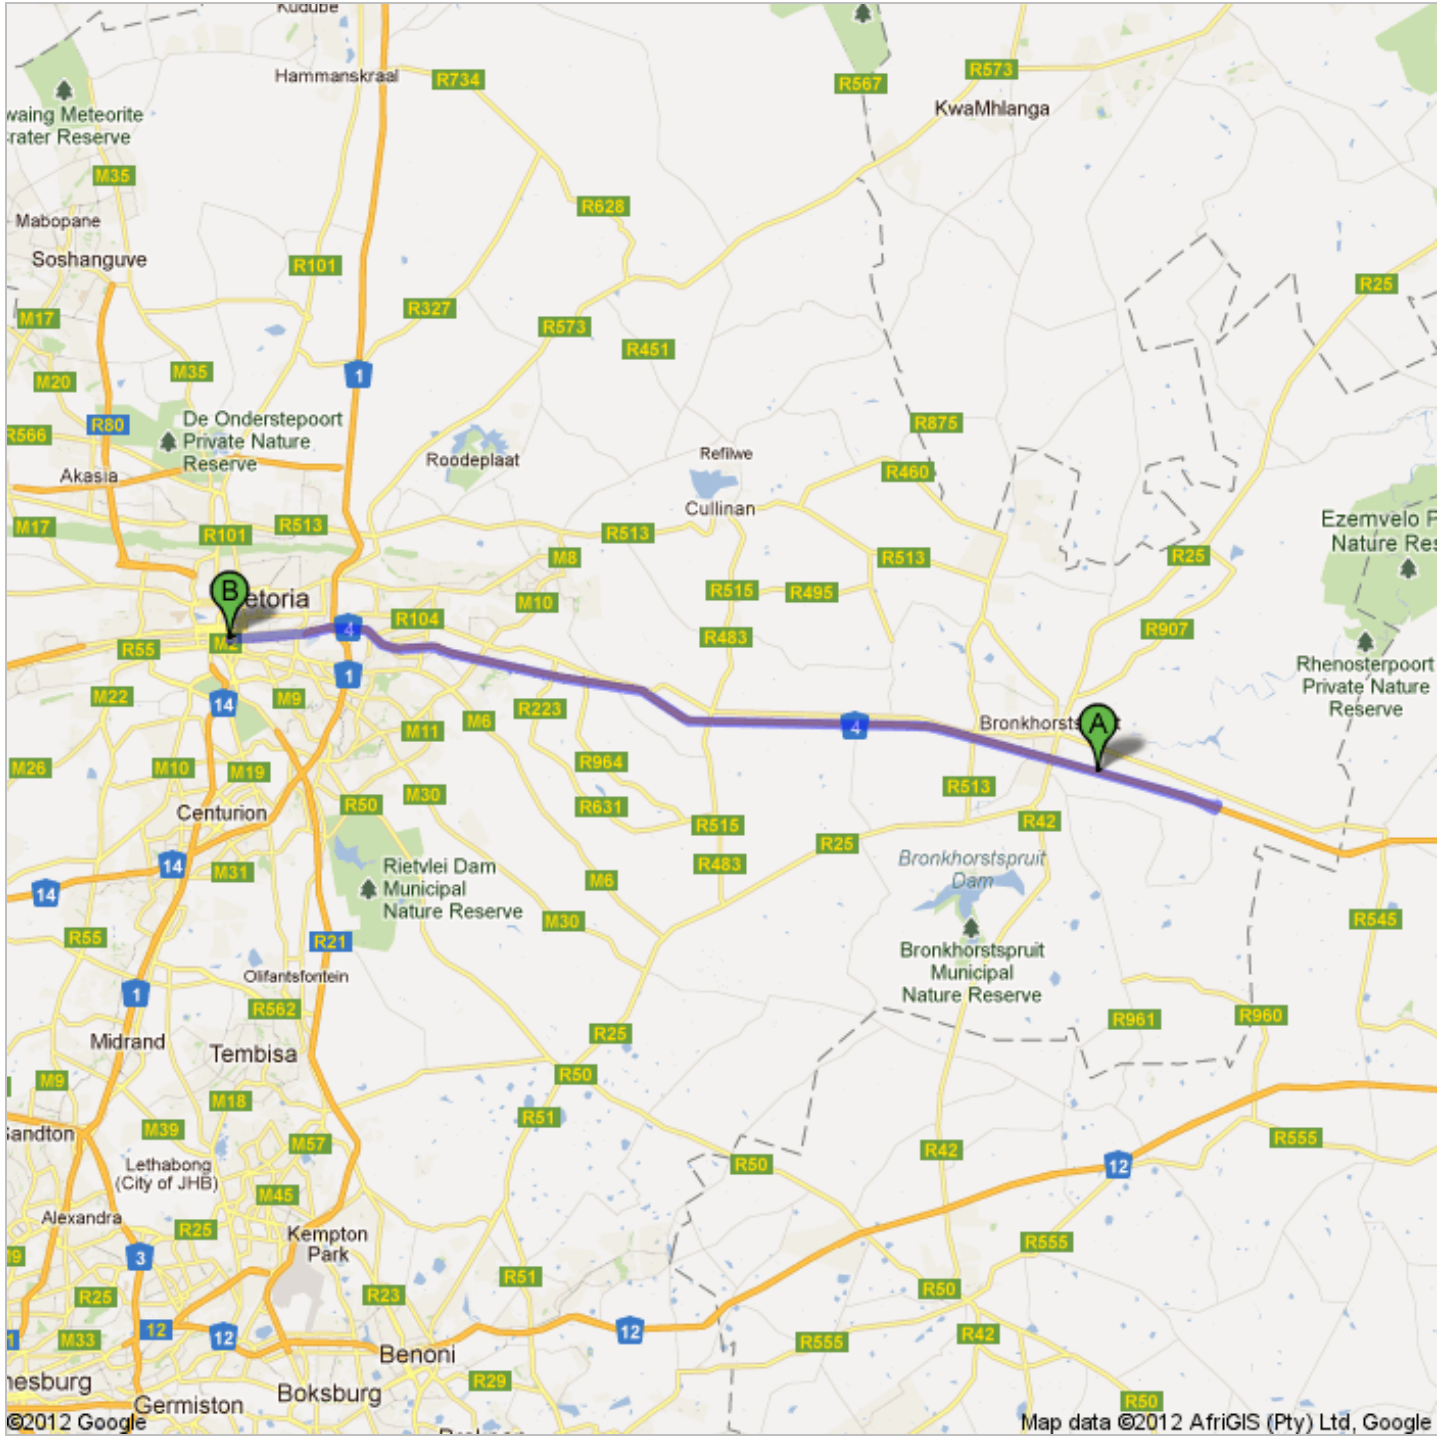

Directions to 329 Pretorius St, Pretoria 0002

77,6 km – about 58 mins

Momentum Centre, Department of Justice and Constitutional Development

N4

1. Head **east** on **N4**
Toll road
 About 5 mins

go 7,7 km
 total 7,7 km
-  2. Take exit **62** toward **Wilgerivier/Bossemanskraal**
 About 1 min

go 600 m
 total 8,3 km
-  3. Turn right
 About 1 min

go 400 m
 total 8,7 km
-  4. Turn right to merge onto **N4** toward **Pretoria**
Partial toll road
 About 47 mins

go 67,9 km
 total 76,6 km
5. Continue onto **Pretorius St/M2**
 About 1 min

go 350 m
 total 76,9 km
-  6. Slight right to stay on **Pretorius St/M2**
 Continue to follow Pretorius St
Destination will be on the left
 About 2 mins

go 650 m
 total 77,6 km

 329 Pretorius St, Pretoria 0002

These directions are for planning purposes only. You may find that construction projects, traffic, weather, or other events may cause conditions to differ from the map results, and you should plan your route accordingly. You must obey all signs or notices regarding your route.